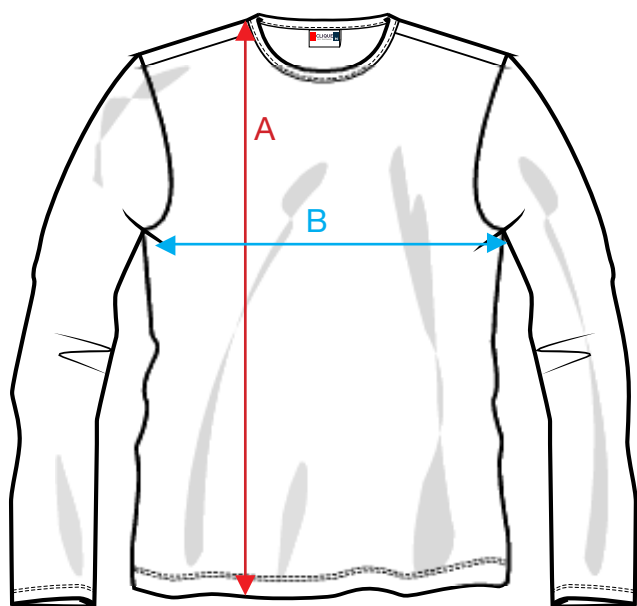

## MEASUREMENT SHEET/SIZE SPEC

029430 ORLANDO

FRONT

BACK

MEASUREMENT IN CM	S	M	L	XL	XXL
A - BODYLENGTH FRONT HPS	68	71	74	77	80
B - 1/2 CHEST	48	52	56	61	66
C - SLEEVELENGTH	66	67	68	69	70

Sizing chart is in centimeters and sizing is subject to a market accepted tolerance. No rights may be derived from this sizing chart.