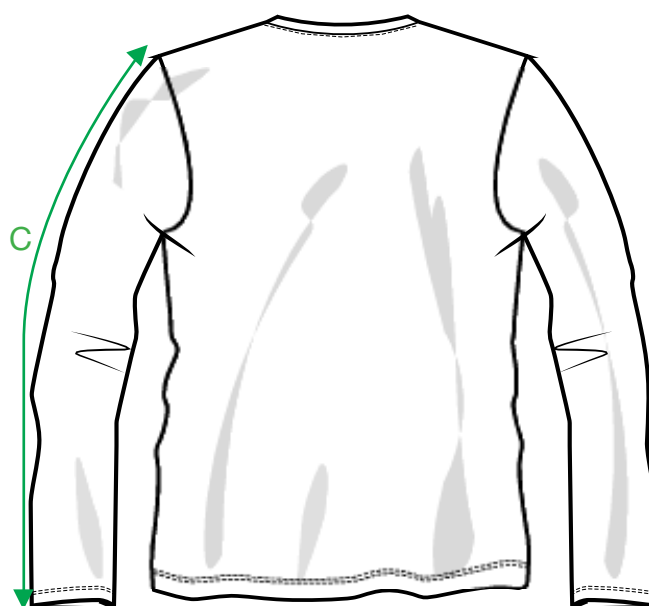

## MEASUREMENT SHEET/SIZE SPEC

029430 ORLANDO

FRONT

BACK

MEASUREMENT IN CM	S	M	L	XL	XXL
A - BODYLENGTH FRONT HPS	68	71	74	77	80
B - 1/2 CHEST	48	52	56	61	66
C - SLEEVELENGTH	66	67	68	69	70

Sizing chart is in centimeters and sizing is subject to a market accepted tolerance. No rights may be derived from this sizing chart.