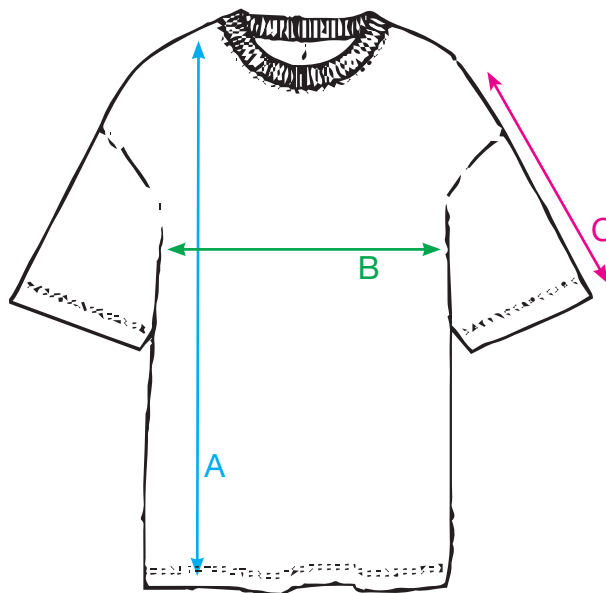

MEASUREMENT SHEET/SIZE SPEC

029390 OVER T

FRONT

MEASUREMENT IN CM	XS	S	M	L	XL	XXL	3XL
A - BODYLENGTH FR. HPS	69	72	75	78	81	84,5	88
B - 1/2 CHEST WIDTH	49,5	53,5	57,5	61,5	65,5	70,5	75,5
C - SLEEVELENGTH	20	21	22	23	24	25	26

Sizing chart is in centimeters and sizing is subject to a market accepted tolerance. No rights may be derived from this sizing chart.