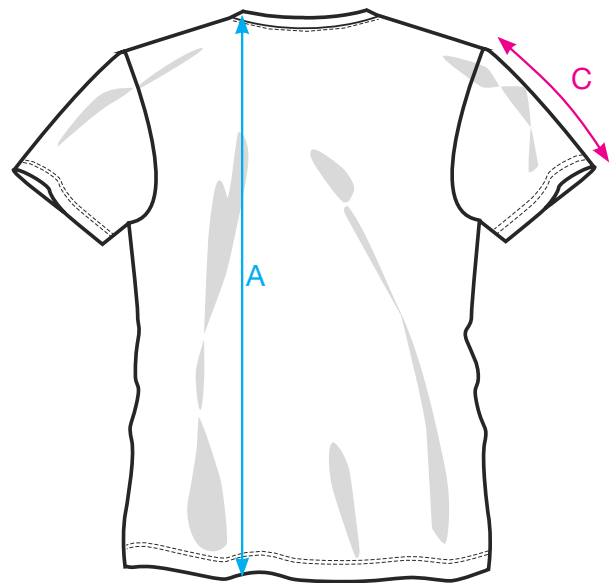

MEASUREMENT SHEET/SIZE SPEC

029362 CLASSIC OC T JUNIOR

D
FRONT

BACK

MEASUREMENT IN CM	90/100	110/120	130/140	150/160
A - BODYLENGTH HPS	41	47	53	59
B - 1/2 CHEST WIDTH	31	35	39	44
C - SLEEVELENGTH	13,5	15	16,5	18
D - 1/2 BOTTOM WIDTH	31	35	39	44

Sizing chart is in centimeters and sizing is subject to a market accepted tolerance. No rights may be derived from this sizing chart.