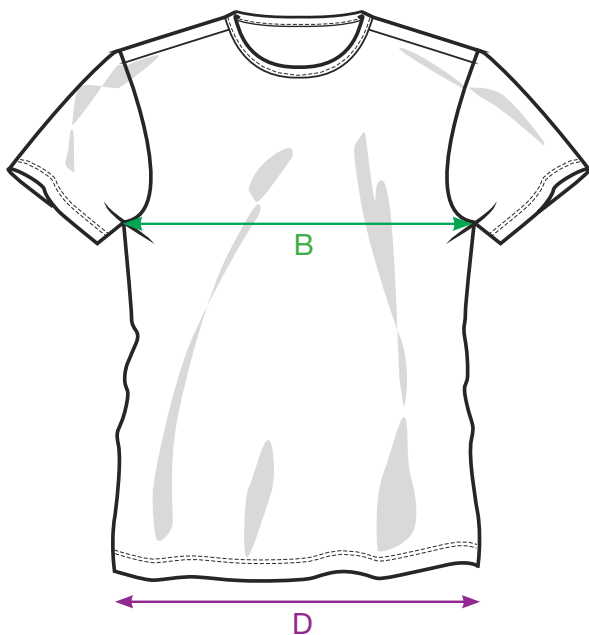

MEASUREMENT SHEET/SIZE SPEC

029362 CLASSIC OC T JUNIOR

D
FRONT

BACK

MEASUREMENT IN CM	90/100	110/120	130/140	150/160
A - BODYLENGTH HPS	41	47	53	59
B - 1/2 CHEST WIDTH	31	35	39	44
C - SLEEVELENGTH	13,5	15	16,5	18
D - 1/2 BOTTOM WIDTH	31	35	39	44

Sizing chart is in centimeters and sizing is subject to a market accepted tolerance. No rights may be derived from this sizing chart.