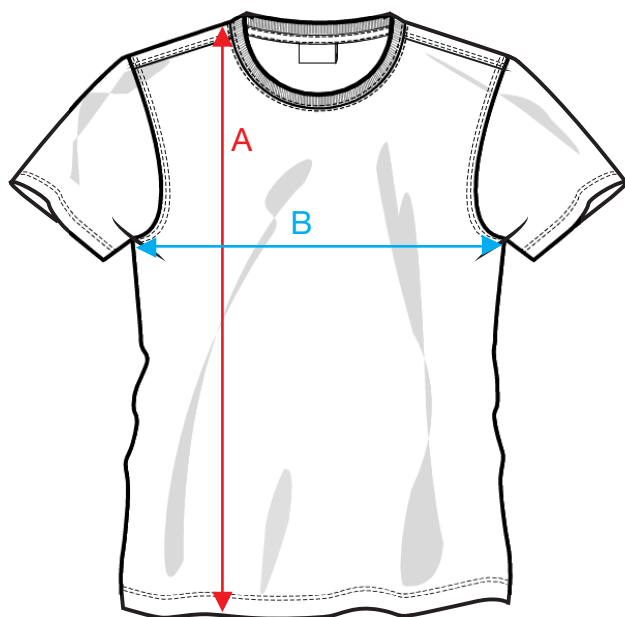

MEASUREMENT SHEET/SIZE SPEC

029361 NEW CLASSIC-T LADIES

FRONT

BACK

MEASUREMENT IN CM	XS/34	S/36	M/38	L/40	XL/42	XXL/44
A - BODYLENGTH FRONT HPS	60	62	64	66	68	70
B - 1/2 CHEST	41	44	47	51	55	60
C - SLEEVELENGTH	15	16	17	18	19	20

Sizing chart is in centimeters and sizing is subject to a market accepted tolerance. No rights may be derived from this sizing chart.