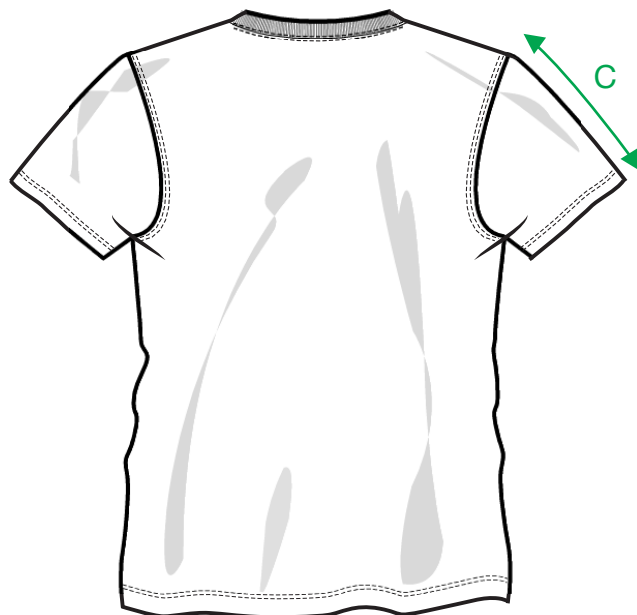

MEASUREMENT SHEET/SIZE SPEC

029361 NEW CLASSIC-T LADIES

FRONT

BACK

MEASUREMENT IN CM	XS/34	S/36	M/38	L/40	XL/42	XXL/44
A - BODYLENGTH FRONT HPS	60	62	64	66	68	70
B - 1/2 CHEST	41	44	47	51	55	60
C - SLEEVELENGTH	15	16	17	18	19	20

Sizing chart is in centimeters and sizing is subject to a market accepted tolerance. No rights may be derived from this sizing chart.