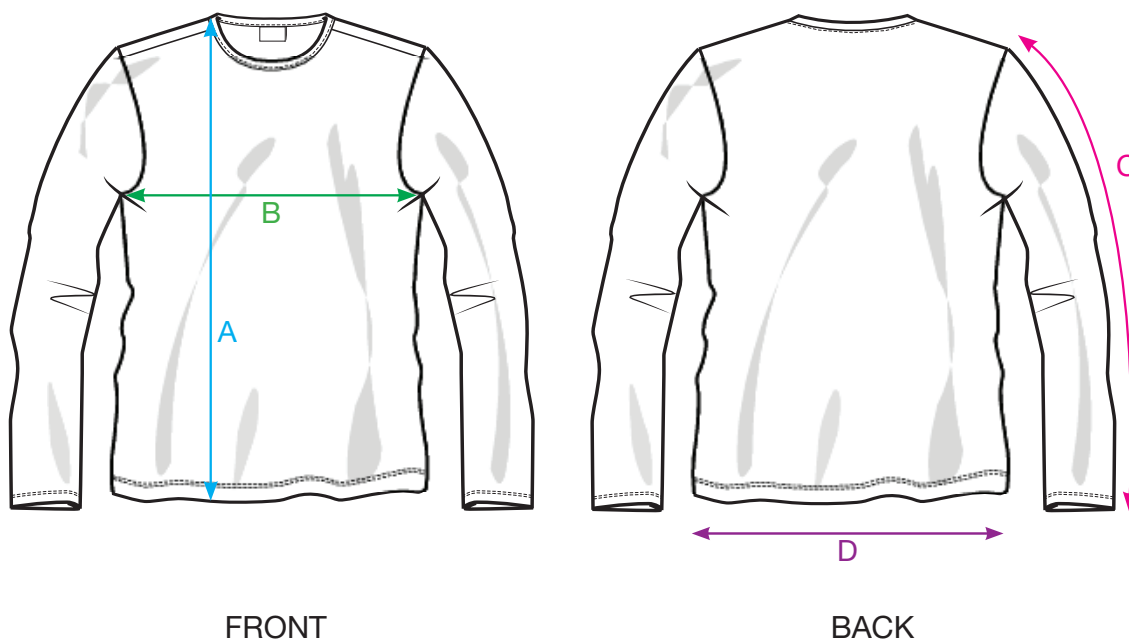

MEASUREMENT SHEET/SIZE SPEC

029359 PREMIUM FASHION-T LS LADY

MEASUREMENT IN CM	XS	S	M	L	XL	XXL
A - BODYLENGTH HPS	60	62	64	66	69	73
B - 1/2 CHEST WIDTH	41	44	47	51	55	60
C - SLEEVELENGTH	58,5	59,5	60,5	61,5	62,5	63,5
D - 1/2 BOTTOM WIDTH	42	45	48	52	56	61

Sizing chart is in centimeters and sizing is subject to a market accepted tolerance. No rights may be derived from this sizing chart.