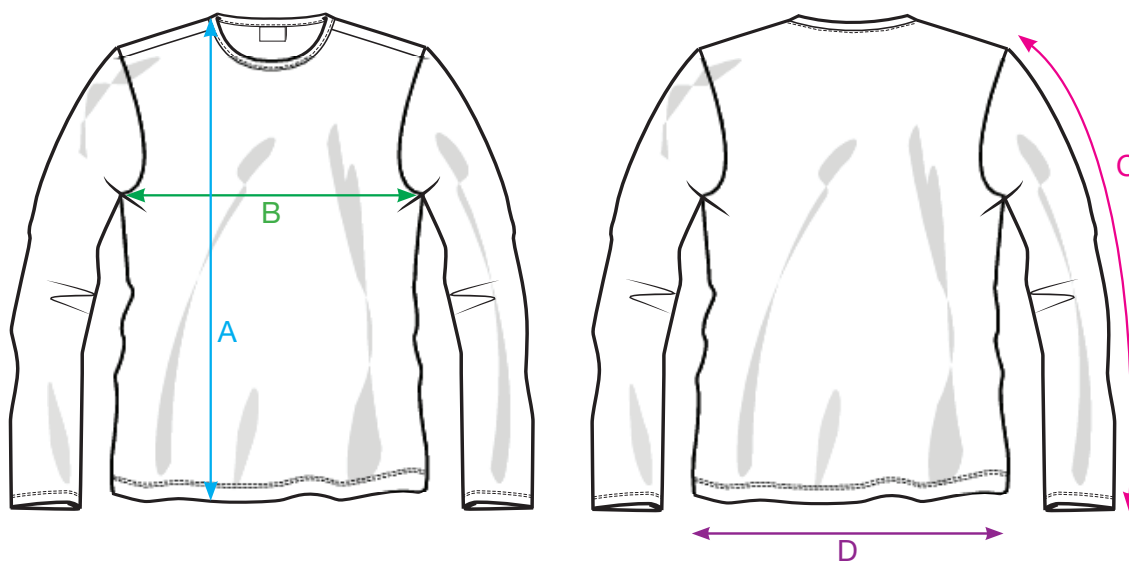

MEASUREMENT SHEET/SIZE SPEC

029358 PREMIUM FASHION-T LS

FRONT

BACK

MEASUREMENT IN CM	XS	S	M	L	XL	XXL	3XL	4XL
A - BODYLENGTH HPS	65	68	71	74	77	80,5	84	87,5
B - 1/2 CHEST WIDTH	42	46	50	54	58	64	70	76
C - SLEEVELENGTH	63	64	65	66	66,5	67	67,5	68
D - 1/2 BOTTOM WIDTH	42	46	50	54	58	64	70	76

Sizing chart is in centimeters and sizing is subject to a market accepted tolerance. No rights may be derived from this sizing chart.