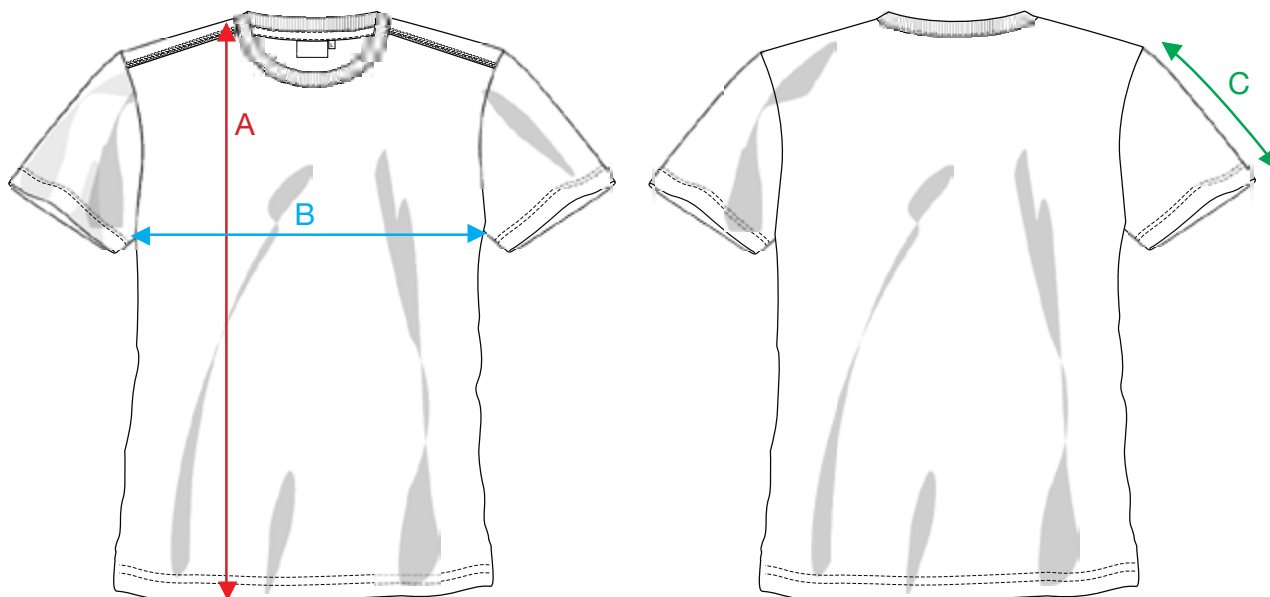

MEASUREMENT SHEET/SIZE SPEC

029352 SLUB-T MEN

FRONT

BACK

MEASUREMENT IN CM	XS	S	M	L	XL	XXL
A - BODYLENGTH FRONT HPS	66	68	70	72	74	76
B - 1/2 CHEST	43	47	51	55	60	65
C - SLEEVELENGTH	16	17	18	19	20	21

Sizing chart is in centimeters and sizing is subject to a market accepted tolerance. No rights may be derived from this sizing chart.