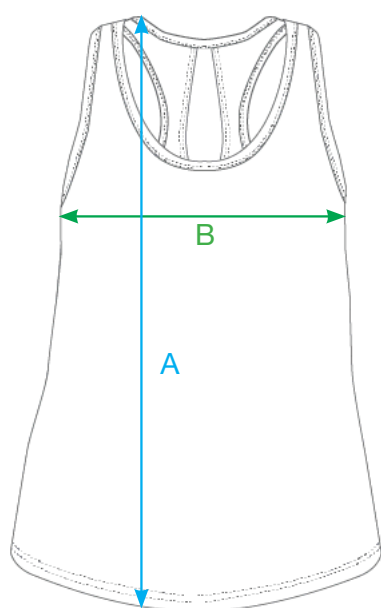

MEASUREMENT SHEET/SIZE SPEC

029351 SLUB TANKTOP LADY

FRONT

BACK

MEASUREMENT IN CM	XS	S	M	L	XL	XXL
A - BODYLENGTH HPS	63	65	67	69	71	74
B - 1/2 CHEST WIDTH	38	42	47	52	56	61
C - 1/2 BOTTOM WIDTH	47	51	56	61	65	70

Sizing chart is in centimeters and sizing is subject to a market accepted tolerance. No rights may be derived from this sizing chart.