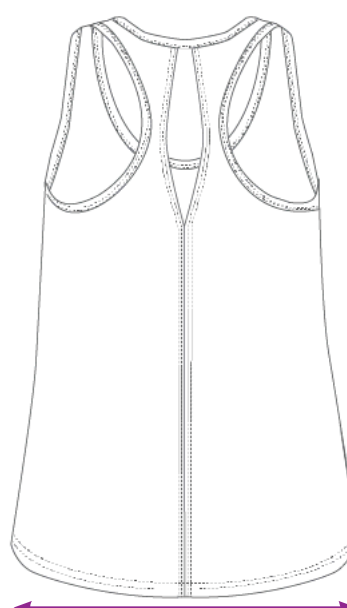

MEASUREMENT SHEET/SIZE SPEC

029351 SLUB TANKTOP LADY

FRONT

BACK

MEASUREMENT IN CM	XS	S	M	L	XL	XXL
A - BODYLENGTH HPS	63	65	67	69	71	74
B - 1/2 CHEST WIDTH	38	42	47	52	56	61
C - 1/2 BOTTOM WIDTH	47	51	56	61	65	70

Sizing chart is in centimeters and sizing is subject to a market accepted tolerance. No rights may be derived from this sizing chart.