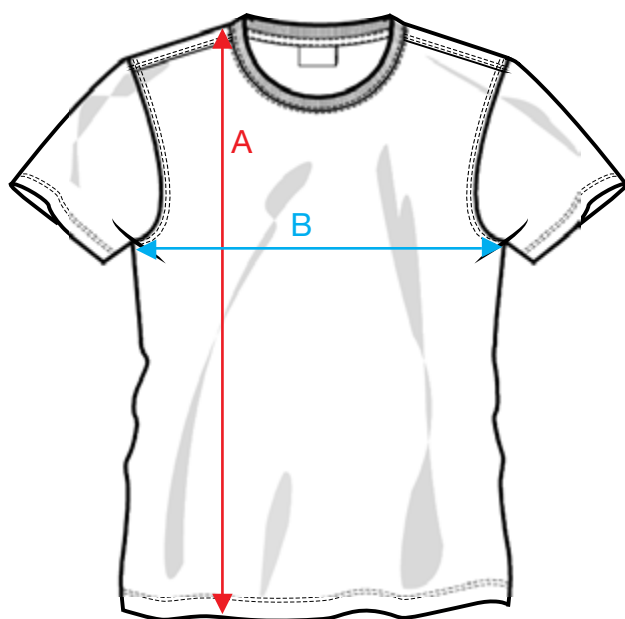

MEASUREMENT SHEET/SIZE SPEC

029346 NEON T LADIES

FRONT

BACK

MEASUREMENT IN CM	XS/34	S/36	M/38	L/40	XL/42	XXL/44
A - BODYLENGTH FRONT HPS	60	62	64	66	69	72
B - 1/2 CHEST	41	44	47	51	55	60
C - SLEEVELENGTH	15	16	17	18	19	20

Sizing chart is in centimeters and sizing is subject to a market accepted tolerance. No rights may be derived from this sizing chart.