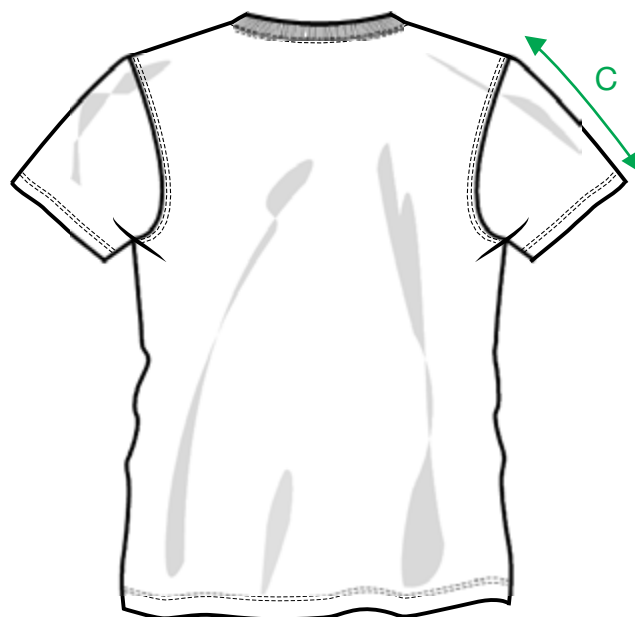

MEASUREMENT SHEET/SIZE SPEC

029346 NEON T LADIES

FRONT

BACK

MEASUREMENT IN CM	XS/34	S/36	M/38	L/40	XL/42	XXL/44
A - BODYLENGTH FRONT HPS	60	62	64	66	69	72
B - 1/2 CHEST	41	44	47	51	55	60
C - SLEEVELENGTH	15	16	17	18	19	20

Sizing chart is in centimeters and sizing is subject to a market accepted tolerance. No rights may be derived from this sizing chart.