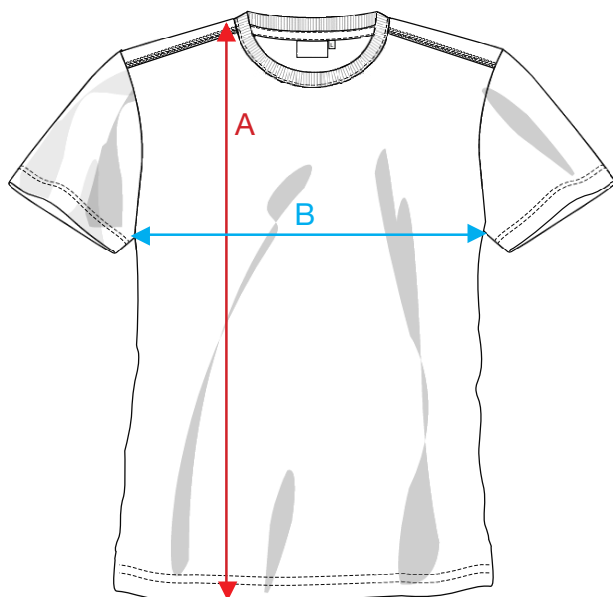

## MEASUREMENT SHEET/SIZE SPEC

029345 NEON-T

FRONT

BACK

| MEASUREMENT IN CM        | XS | S  | M  | L  | XL | XXL |
|--------------------------|----|----|----|----|----|-----|
| A - BODYLENGTH FRONT HPS | 63 | 66 | 69 | 72 | 75 | 79  |
| B - 1/2 CHEST            | 42 | 46 | 50 | 54 | 58 | 64  |
| C - SLEEVELENGTH         | 17 | 18 | 19 | 20 | 21 | 22  |

Sizing chart is in centimeters and sizing is subject to a market accepted tolerance. No rights may be derived from this sizing chart.