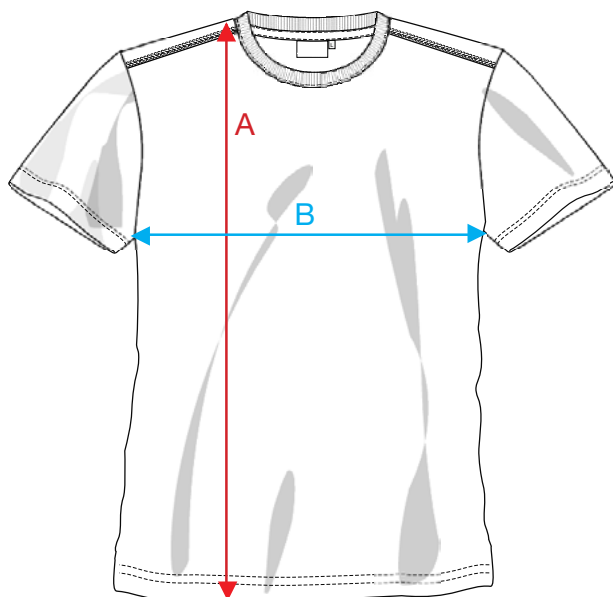

## MEASUREMENT SHEET/SIZE SPEC

029342 DERBY-T

FRONT

BACK

MEASUREMENT IN CM	S	M	L	XL	XXL
A - BODYLENGTH FRONT HPS	68	70	72	74	76
B - 1/2 CHEST	47	51	55	60	65
C - SLEEVELENGTH	17	18	19	20	21

Sizing chart is in centimeters and sizing is subject to a market accepted tolerance. No rights may be derived from this sizing chart.