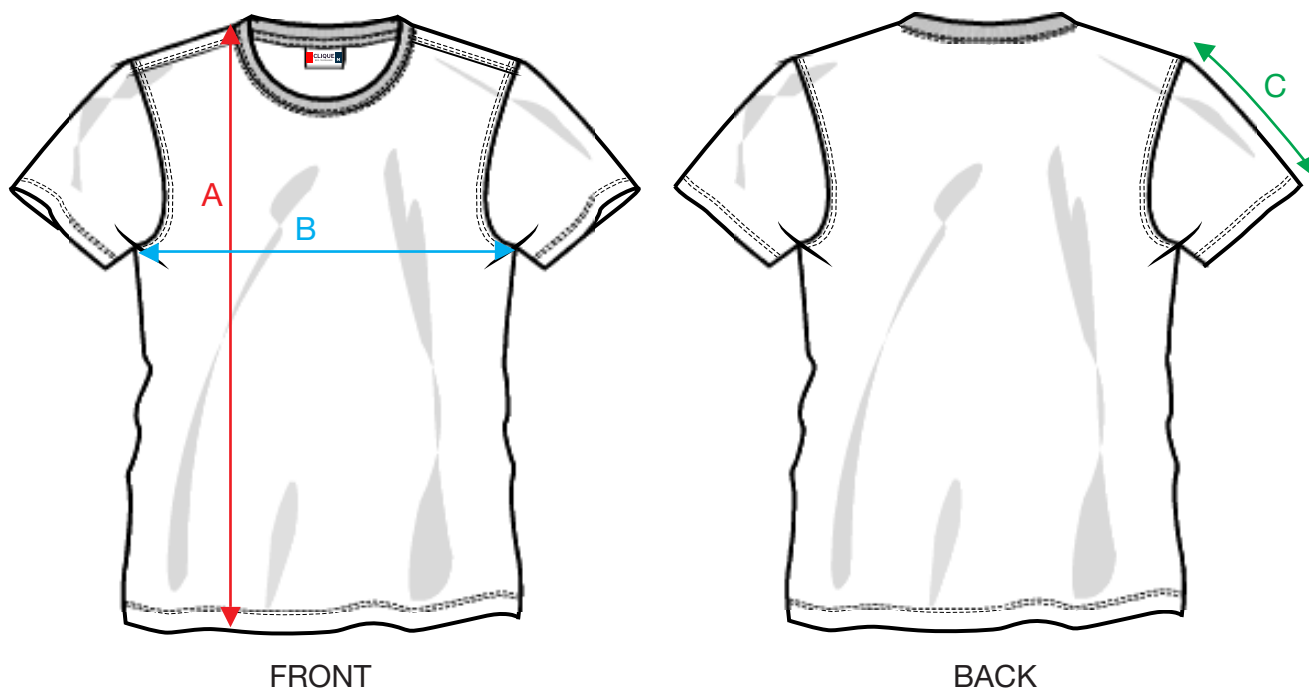

## MEASUREMENT SHEET/SIZE SPEC

029341 PREMIUM-T LADIES

MEASUREMENT IN CM	S/36	M/38	L/40	XL/42	XXL/44
A - BODYLENGTH FRONT HPS	61	63	65	67	69
B - 1/2 CHEST	46	48	50	52	55
C - SLEEVE LENGTH	16,5	17	17,5	18	18,5

Sizing chart is in centimeters and sizing is subject to a market accepted tolerance. No rights may be derived from this sizing chart.