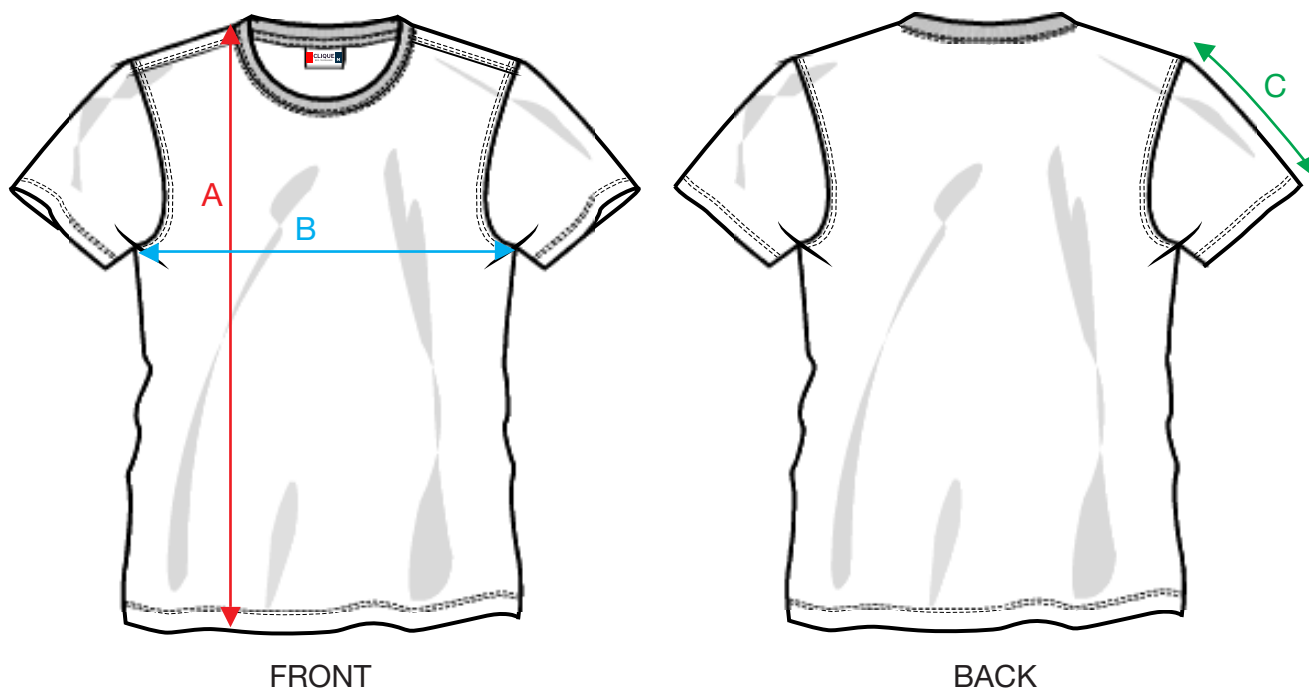

MEASUREMENT SHEET/SIZE SPEC

029340 PREMIUM-T

MEASUREMENT IN CM	S	M	L	XL	XXL	3XL	4XL
A - BODYLENGTH FRONT HPS	71	72,5	74	77	80	83	86
B - 1/2 CHEST	50	53	56	60	64	68	72
C - SLEEVE LENGTH	19	20	21	22	23	24	25

Sizing chart is in centimeters and sizing is subject to a market accepted tolerance. No rights may be derived from this sizing chart.