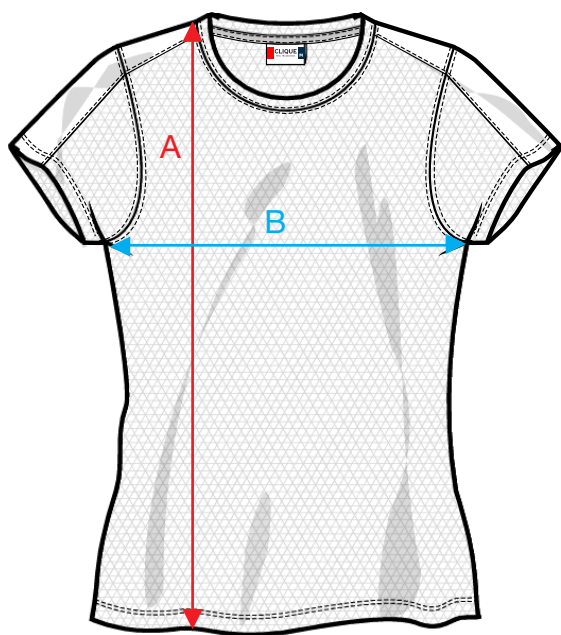

MEASUREMENT SHEET/SIZE SPEC

029335 ICE-T LADIES

FRONT

BACK

MEASUREMENT IN CM	S/36	M/38	L/40	XL/42	XXL/44	3XL/46
A - BODYLENGTH FRONT HPS	60	62	64	66	68	70
B - 1/2 CHEST	47	50	53	57	61	65
C - SLEEVELENGTH	13	14	15	16	17	18

Sizing chart is in centimeters and sizing is subject to a market accepted tolerance. No rights may be derived from this sizing chart.