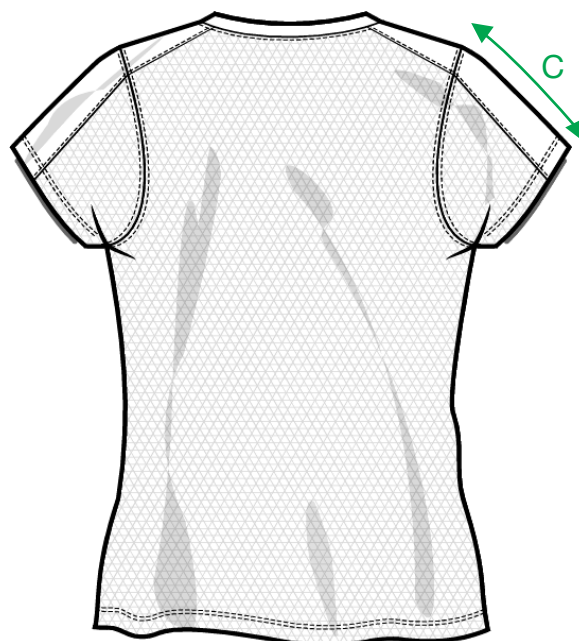

MEASUREMENT SHEET/SIZE SPEC

029335 ICE-T LADIES

FRONT

BACK

MEASUREMENT IN CM	S/36	M/38	L/40	XL/42	XXL/44	3XL/46
A - BODYLENGTH FRONT HPS	60	62	64	66	68	70
B - 1/2 CHEST	47	50	53	57	61	65
C - SLEEVELENGTH	13	14	15	16	17	18

Sizing chart is in centimeters and sizing is subject to a market accepted tolerance. No rights may be derived from this sizing chart.