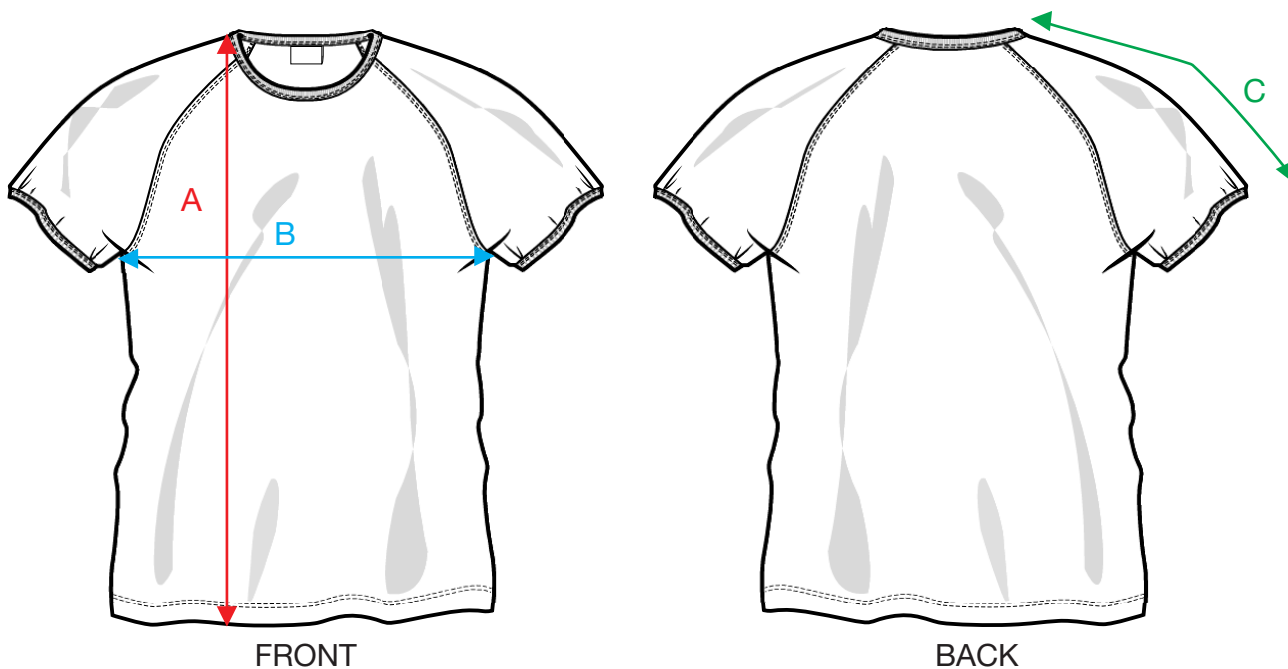

MEASUREMENT SHEET/SIZE SPEC

029326 RAGLAN-T

MEASUREMENT IN CM	XS	S	M	L	XL	XXL
A - BODYLENGTH	63	65	67	69	71	74
B - 1/2 CHEST WIDTH	42	46	50	54	58	62
C - SHOULDER + SLEEVELENGTH	31,5	32,5	33,5	34,5	35,5	37

Sizing chart is in centimeters and sizing is subject to a market accepted tolerance. No rights may be derived from this sizing chart.