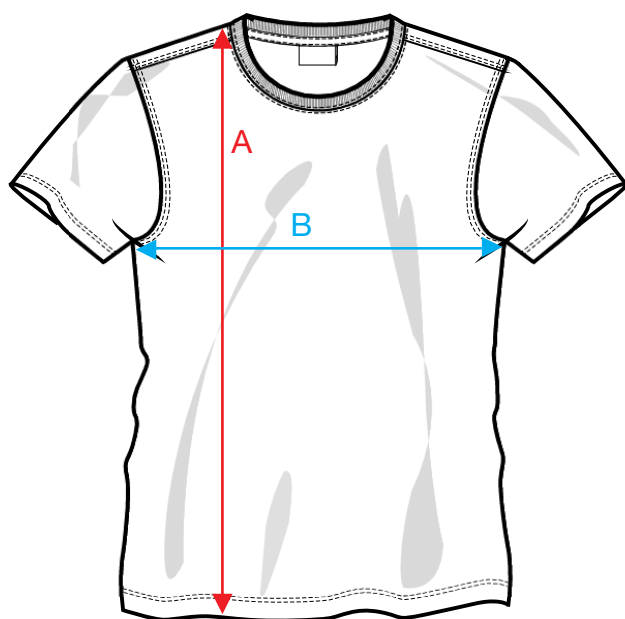

MEASUREMENT SHEET/SIZE SPEC

029320 CLASSIC-T

FRONT

BACK

MEASUREMENT IN CM	XS	S	M	L	XL	XXL	3XL	4XL	5XL	6XL
A - BODYLENGTH FRONT HPS	68	71	74	77	80	83	86	89	92	95
B - 1/2 CHEST	46	50	54	58	62	66	70	74	78	82
C - SLEEVELENGTH	22	23	23,5	24	24,5	25	25,5	26	26,5	27

Sizing chart is in centimeters and sizing is subject to a market accepted tolerance. No rights may be derived from this sizing chart.