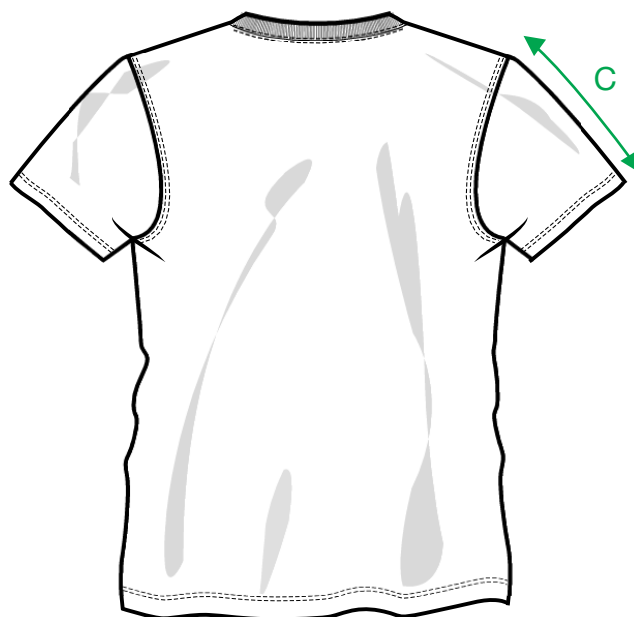

MEASUREMENT SHEET/SIZE SPEC

029320 CLASSIC-T

FRONT

BACK

MEASUREMENT IN CM	XS	S	M	L	XL	XXL	3XL	4XL	5XL	6XL
A - BODYLENGTH FRONT HPS	68	71	74	77	80	83	86	89	92	95
B - 1/2 CHEST	46	50	54	58	62	66	70	74	78	82
C - SLEEVELENGTH	22	23	23,5	24	24,5	25	25,5	26	26,5	27

Sizing chart is in centimeters and sizing is subject to a market accepted tolerance. No rights may be derived from this sizing chart.