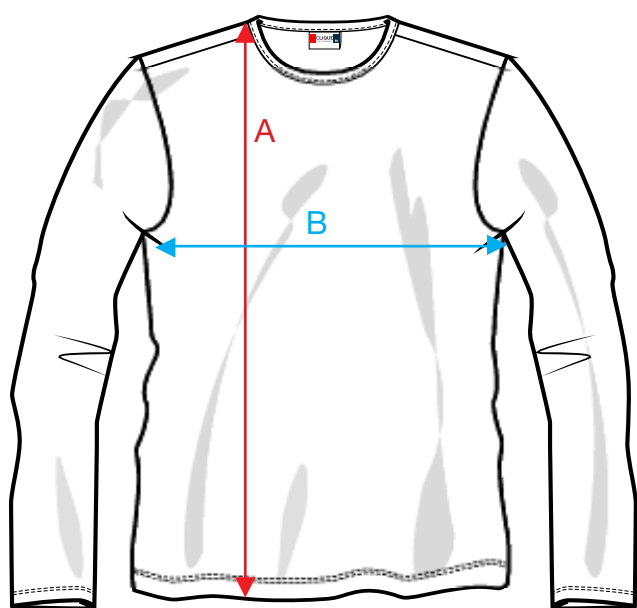

MEASUREMENT SHEET/SIZE SPEC

029319 CAROLINA L/S

FRONT

BACK

MEASUREMENT IN CM	S/36	M/38	L/40	XL/42
A - BODYLENGTH FRONT HPS	63	65	67	69
B - 1/2 CHEST	38	42	48	54
C - SLEEVELENGTH	59	60	61	62

Sizing chart is in centimeters and sizing is subject to a market accepted tolerance. No rights may be derived from this sizing chart.