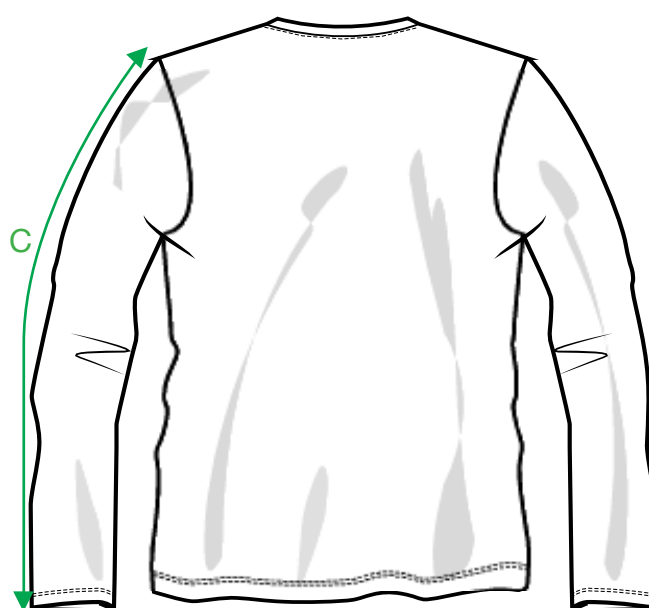

MEASUREMENT SHEET/SIZE SPEC

029319 CAROLINA L/S

FRONT

BACK

MEASUREMENT IN CM	S/36	M/38	L/40	XL/42
A - BODYLENGTH FRONT HPS	63	65	67	69
B - 1/2 CHEST	38	42	48	54
C - SLEEVELENGTH	59	60	61	62

Sizing chart is in centimeters and sizing is subject to a market accepted tolerance. No rights may be derived from this sizing chart.