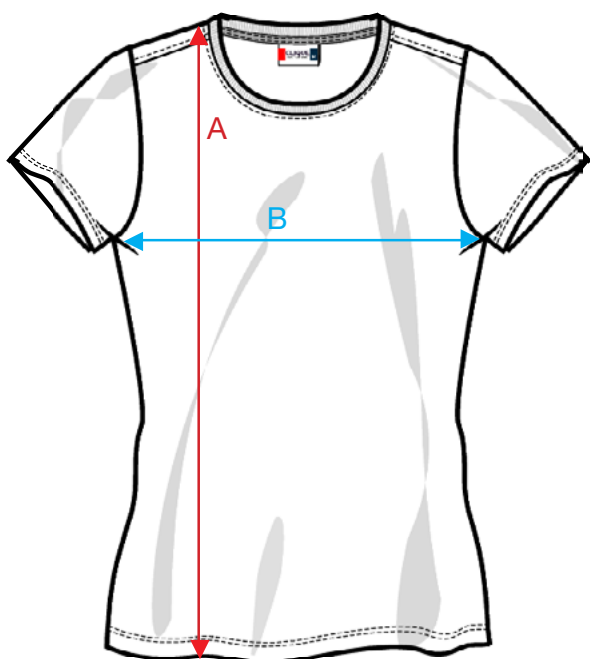

MEASUREMENT SHEET/SIZE SPEC

029317 CAROLINA S/S

FRONT

BACK

MEASUREMENT IN CM	S/36	M/38	L/40	XL/42	XXL/44	3XL/46
A - BODYLENGTH FRONT HPS	63	65	67	69	70	71
B - 1/2 CHEST	38	42	48	54	58	62
C - SLEEVELENGTH	15,5	16	16,5	17	17,5	18

Sizing chart is in centimeters and sizing is subject to a market accepted tolerance. No rights may be derived from this sizing chart.