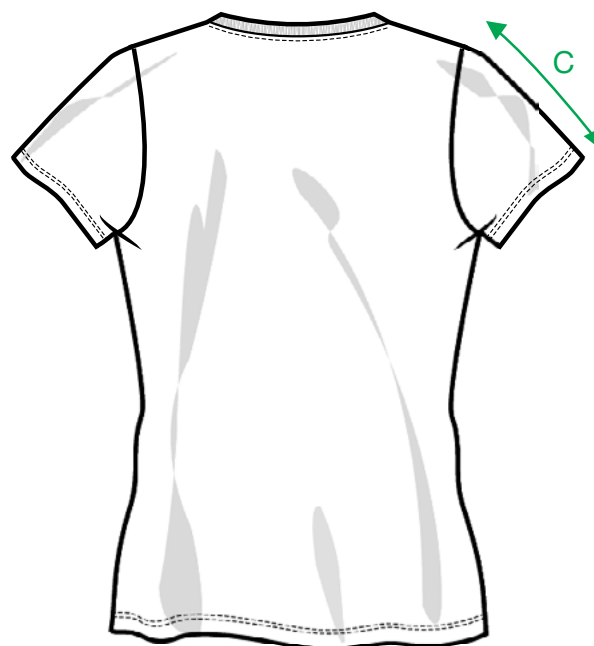

MEASUREMENT SHEET/SIZE SPEC

029317 CAROLINA S/S

FRONT

BACK

MEASUREMENT IN CM	S/36	M/38	L/40	XL/42	XXL/44	3XL/46
A - BODYLENGTH FRONT HPS	63	65	67	69	70	71
B - 1/2 CHEST	38	42	48	54	58	62
C - SLEEVELENGTH	15,5	16	16,5	17	17,5	18

Sizing chart is in centimeters and sizing is subject to a market accepted tolerance. No rights may be derived from this sizing chart.