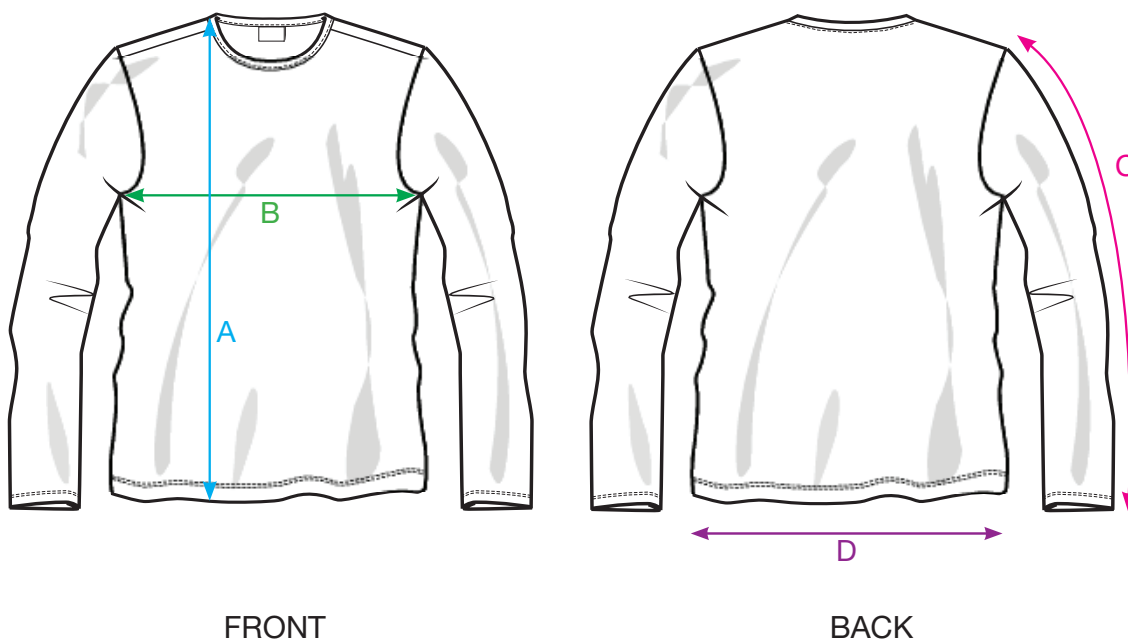

MEASUREMENT SHEET/SIZE SPEC

029041 BASIC ACTIVE-T LS LADY

MEASUREMENT IN CM	XS	S	M	L	XL	XXL
A - BODYLENGTH HPS	62	64	66	68	70	72
B - 1/2 CHEST WIDTH	41	44	47	51	55	60
C - SLEEVELENGTH	58,5	59,5	60,5	61,5	62,5	63,5
D - 1/2 BOTTOM WIDTH	42	45	48	52	56	61

Sizing chart is in centimeters and sizing is subject to a market accepted tolerance. No rights may be derived from this sizing chart.