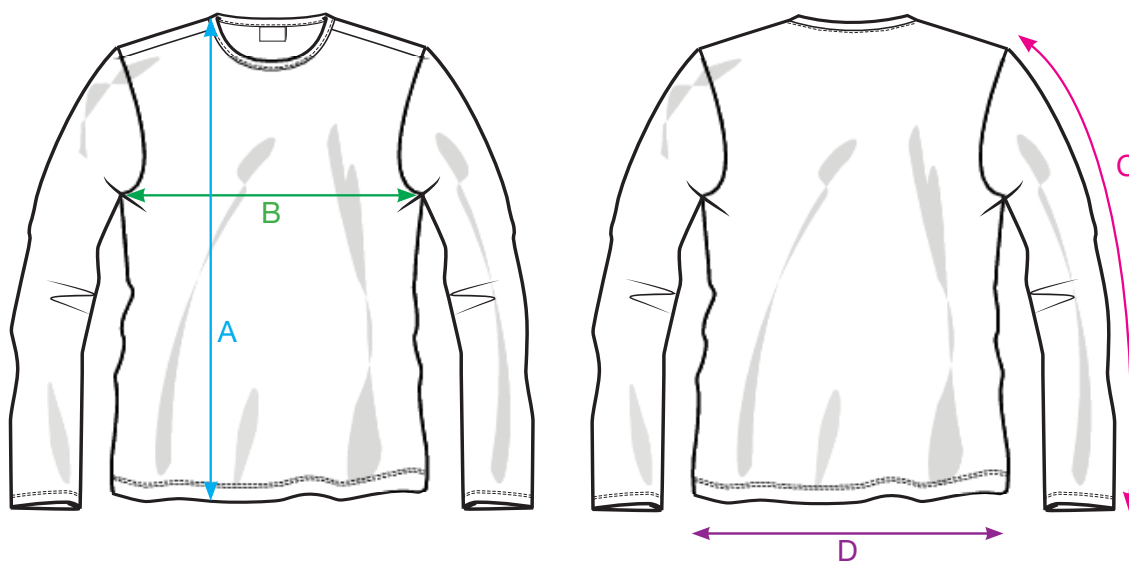

MEASUREMENT SHEET/SIZE SPEC

029040 BASIC ACTIVE-T LS

FRONT

BACK

MEASUREMENT IN CM	XS	S	M	L	XL	XXL	3XL	4XL
A - BODYLENGTH HPS	65	68	71	74	77	80,5	84	87,5
B - 1/2 CHEST WIDTH	43	47	51	55	59	65	71	77
C - SLEEVELENGTH	63	64	65	66	66,5	67	67,5	68
D - 1/2 BOTTOM WIDTH	42	46	50	54	58	64	70	76

Sizing chart is in centimeters and sizing is subject to a market accepted tolerance. No rights may be derived from this sizing chart.