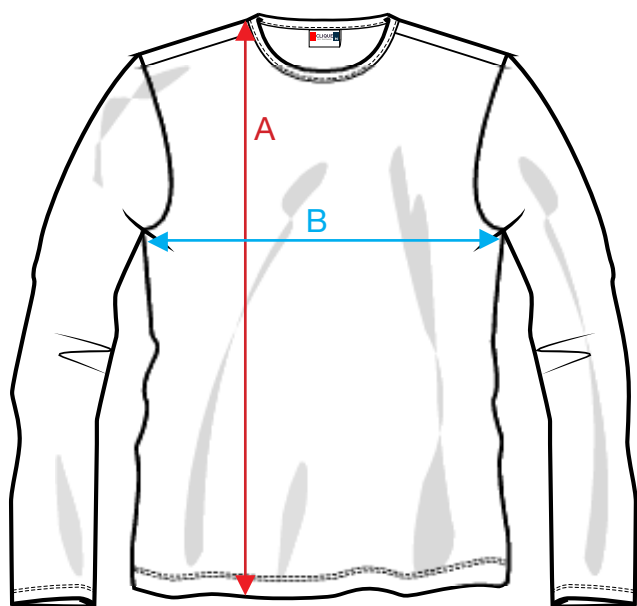

MEASUREMENT SHEET/SIZE SPEC

029034 BASIC-T L/S LADIES

FRONT

BACK

MEASUREMENT IN CM	XS/34	S/36	M/38	L/40	XL/42	XXL/44
A - BODYLENGTH FRONT HPS	60	62	64	66	69	72
B - 1/2 CHEST	41	44	47	51	55	60
C - SLEEVELENGTH	59,5	60,5	61,5	62	62,5	63

Sizing chart is in centimeters and sizing is subject to a market accepted tolerance. No rights may be derived from this sizing chart.