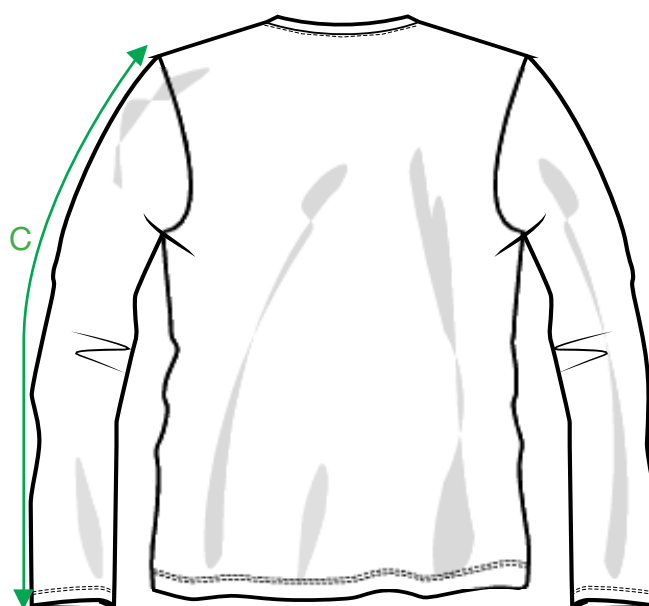

MEASUREMENT SHEET/SIZE SPEC

029034 BASIC-T L/S LADIES

FRONT

BACK

MEASUREMENT IN CM	XS/34	S/36	M/38	L/40	XL/42	XXL/44
A - BODYLENGTH FRONT HPS	60	62	64	66	69	72
B - 1/2 CHEST	41	44	47	51	55	60
C - SLEEVELENGTH	59,5	60,5	61,5	62	62,5	63

Sizing chart is in centimeters and sizing is subject to a market accepted tolerance. No rights may be derived from this sizing chart.