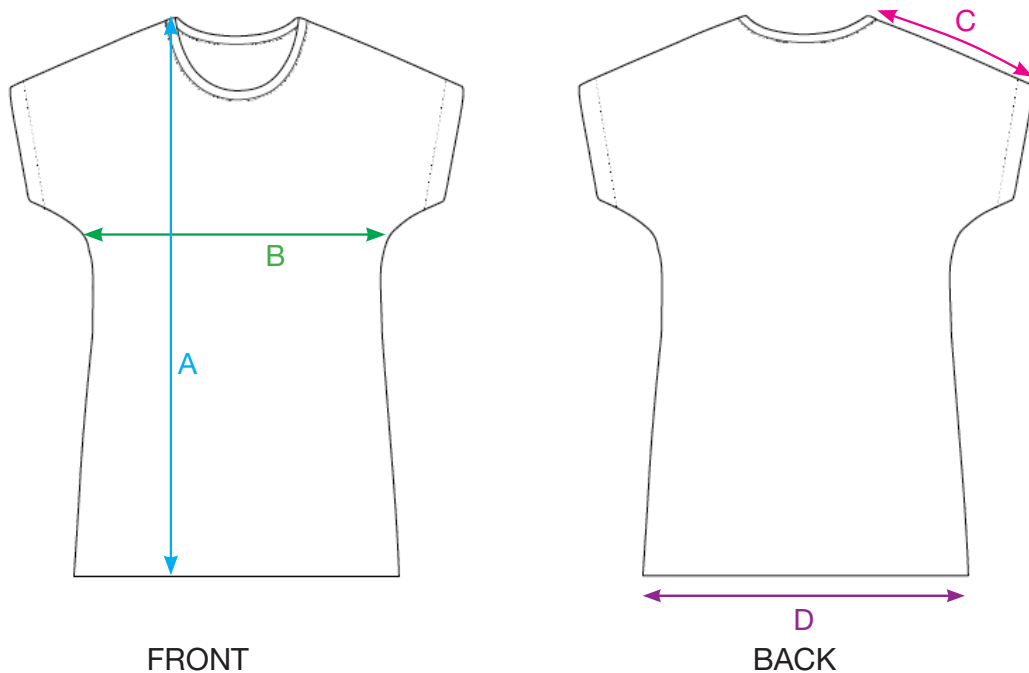

MEASUREMENT SHEET/SIZE SPEC

029005 FASHION TOP LADY

MEASUREMENT IN CM	XS	S	M	L	XL	XXL
A - BODYLENGTH HPS	62	64	66	68	69	70
B - 1/2 CHEST WIDTH	47	50	53	56	60	64
C - SINGLE SHOULDER WIDTH	21	22	23	24	25,5	27
D - 1/2 BOTTOM WIDTH	47	50	53	56	60	64

Sizing chart is in centimeters and sizing is subject to a market accepted tolerance. No rights may be derived from this sizing chart.