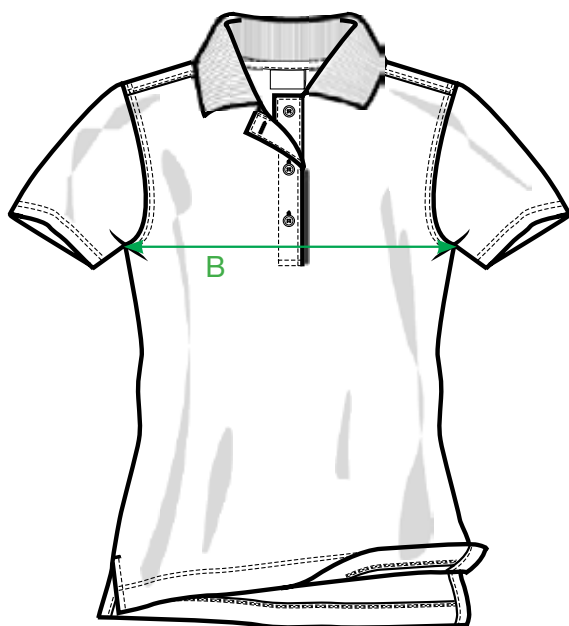

MEASUREMENT SHEET/SIZE SPEC

028265 CLASSIC OC POLO LADIES

FRONT

BACK

MEASUREMENT IN CM	XS	S	M	L	XL	XXL
A - BODYLENGTH HPS	61	63	65	68	71	74
B - 1/2 CHEST WIDTH	42	45	48	52	56	61
C - SLEEVELENGTH	16	17	18	19	20	21
D - 1/2 BOTTOM WIDTH	42	45	48	52	56	61

Sizing chart is in centimeters and sizing is subject to a market accepted tolerance. No rights may be derived from this sizing chart.