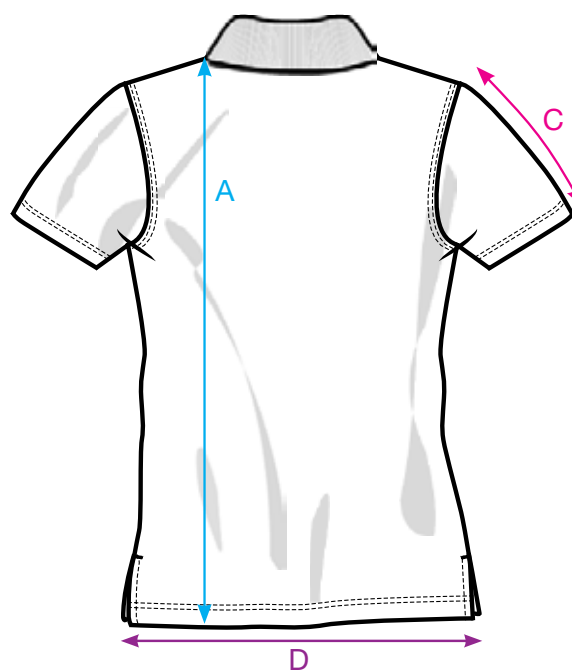

MEASUREMENT SHEET/SIZE SPEC

028265 CLASSIC OC POLO LADIES

FRONT

BACK

MEASUREMENT IN CM	XS	S	M	L	XL	XXL
A - BODYLENGTH HPS	61	63	65	68	71	74
B - 1/2 CHEST WIDTH	42	45	48	52	56	61
C - SLEEVELENGTH	16	17	18	19	20	21
D - 1/2 BOTTOM WIDTH	42	45	48	52	56	61

Sizing chart is in centimeters and sizing is subject to a market accepted tolerance. No rights may be derived from this sizing chart.