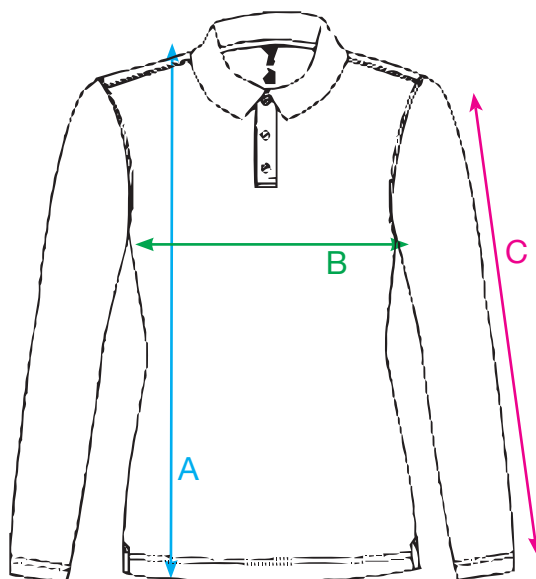

## MEASUREMENT SHEET/SIZE SPEC

028263 STRETCH PREMIUM POLO LADY LS

FRONT

MEASUREMENT IN CM	XS	S	M	L	XL	XXL
A - BODYLENGTH FR. HPS	60	62	64	66	69	72
B - 1/2 CHEST WIDTH	39	42	45	49	53	58
C - SLEEVELENGTH	58	59	60	61	63	65

Sizing chart is in centimeters and sizing is subject to a market accepted tolerance. No rights may be derived from this sizing chart.