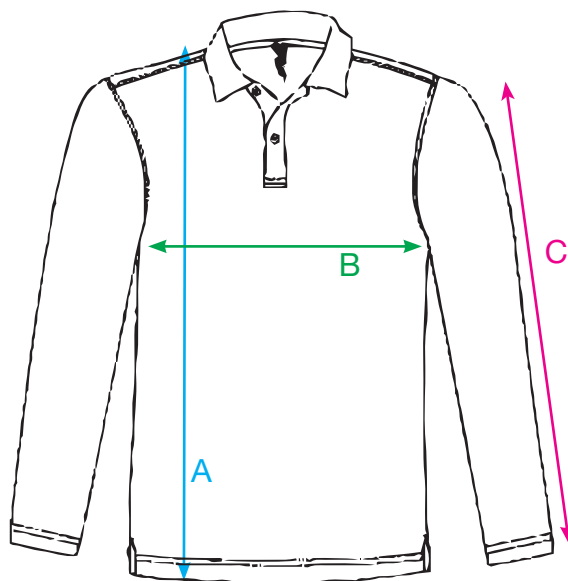

NewWave

TEXTILES

A NEW WAVE GROUP COMPANY

MEASUREMENT SHEET/SIZE SPEC

028262 STRETCH PREMIUM POLO LS

FRONT

MEASUREMENT IN CM	XS	S	M	L	XL	XXL	3XL	4XL
A - BODYLENGTH FR. HPS	65	68	71	74	77	80	83	86
B - 1/2 CHEST WIDTH	42	45	48	52	56	61	66	71,5
C - SLEEVELENGTH	59	60	61	62	63,5	65	66,5	68

Sizing chart is in centimeters and sizing is subject to a market accepted tolerance. No rights may be derived from this sizing chart.