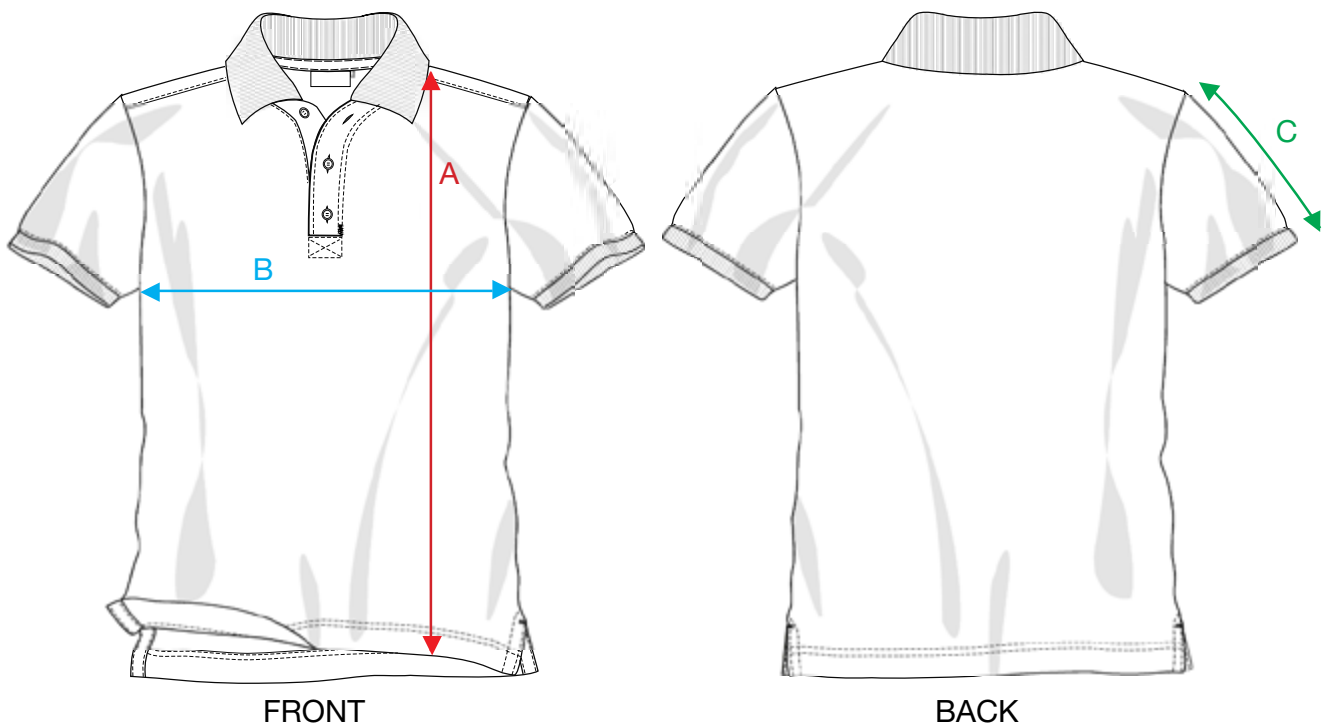

NewWave

TEXTILES

A NEW WAVE GROUP COMPANY

MEASUREMENT SHEET/SIZE SPEC

028255 BASIC POLO POCKET

MEASUREMENT IN CM	XS	S	M	L	XL	XXL	3XL	4XL
A - BODYLENGTH FRONT HPS	68	70	72	74	76	80	86	92
B - 1/2 CHEST	47	50	53	56	59	65	71	77
C - SLEEVELENGTH	20	20	20	20	20	22	24	26

Sizing chart is in centimeters and sizing is subject to a market accepted tolerance. No rights may be derived from this sizing chart.