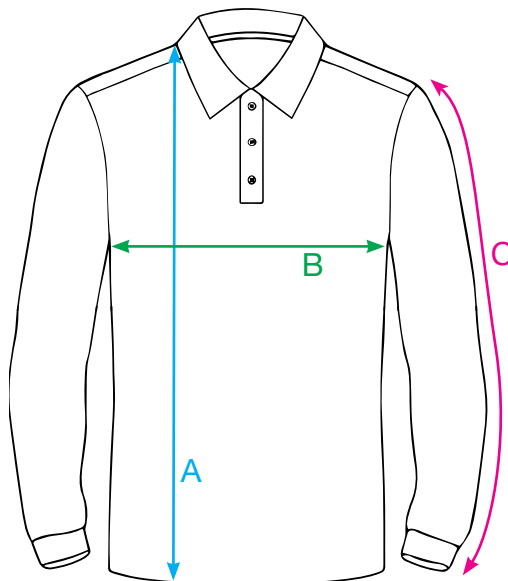

## MEASUREMENT SHEET/SIZE SPEC

028252 MANHATTAN LS

FRONT

MEASUREMENT IN CM	XS	S	M	L	XL	XXL	3XL	4XL	5XL
A - BODYLENGTH FR. HPS	65	68	71	74	78	82	86	90	95
B - 1/2 CHEST WIDTH	46	50	54	58	63	68	73	78	83
C - SLEEVELENGTH	61,5	62,5	63,5	64,5	65,5	66,5	67,5	68,5	69,5

Sizing chart is in centimeters and sizing is subject to a market accepted tolerance. No rights may be derived from this sizing chart.