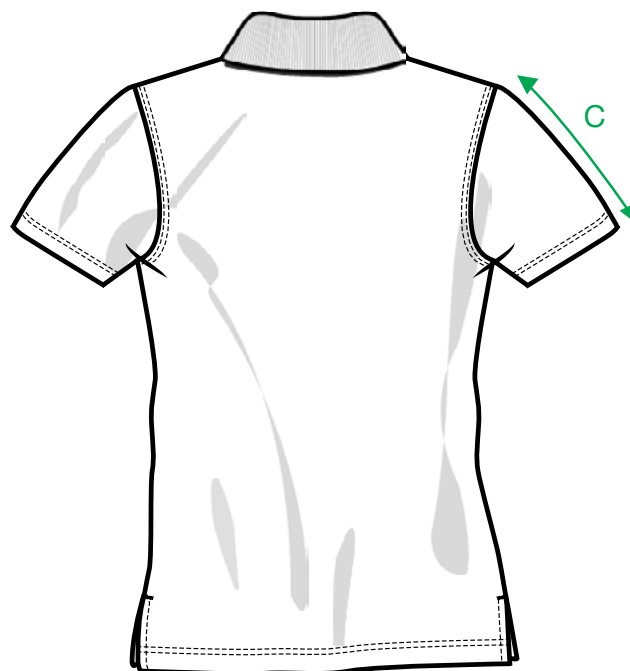

MEASUREMENT SHEET/SIZE SPEC

028251 MANHATTAN LADIES

FRONT

BACK

MEASUREMENT IN CM	XS/34	S/36	M/38	L/40	XL/42	XXL/44
A - BODYLENGTH FRONT HPS	60	62	64	66	69	72
B - 1/2 CHEST	42	45	48	52	56	61
C - SLEEVELENGTH	16	17	18	19	20	21

Sizing chart is in centimeters and sizing is subject to a market accepted tolerance. No rights may be derived from this sizing chart.