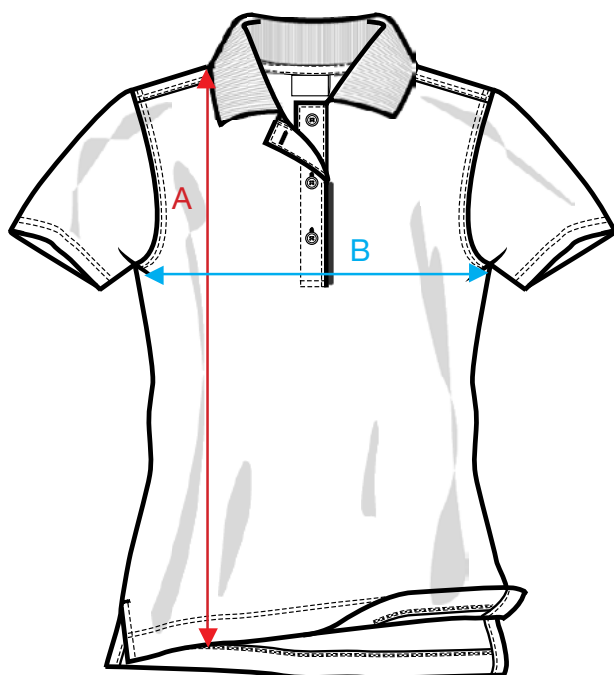

MEASUREMENT SHEET/SIZE SPEC

028251 MANHATTAN LADIES

FRONT

BACK

MEASUREMENT IN CM	XS/34	S/36	M/38	L/40	XL/42	XXL/44
A - BODYLENGTH FRONT HPS	60	62	64	66	69	72
B - 1/2 CHEST	42	45	48	52	56	61
C - SLEEVELENGTH	16	17	18	19	20	21

Sizing chart is in centimeters and sizing is subject to a market accepted tolerance. No rights may be derived from this sizing chart.