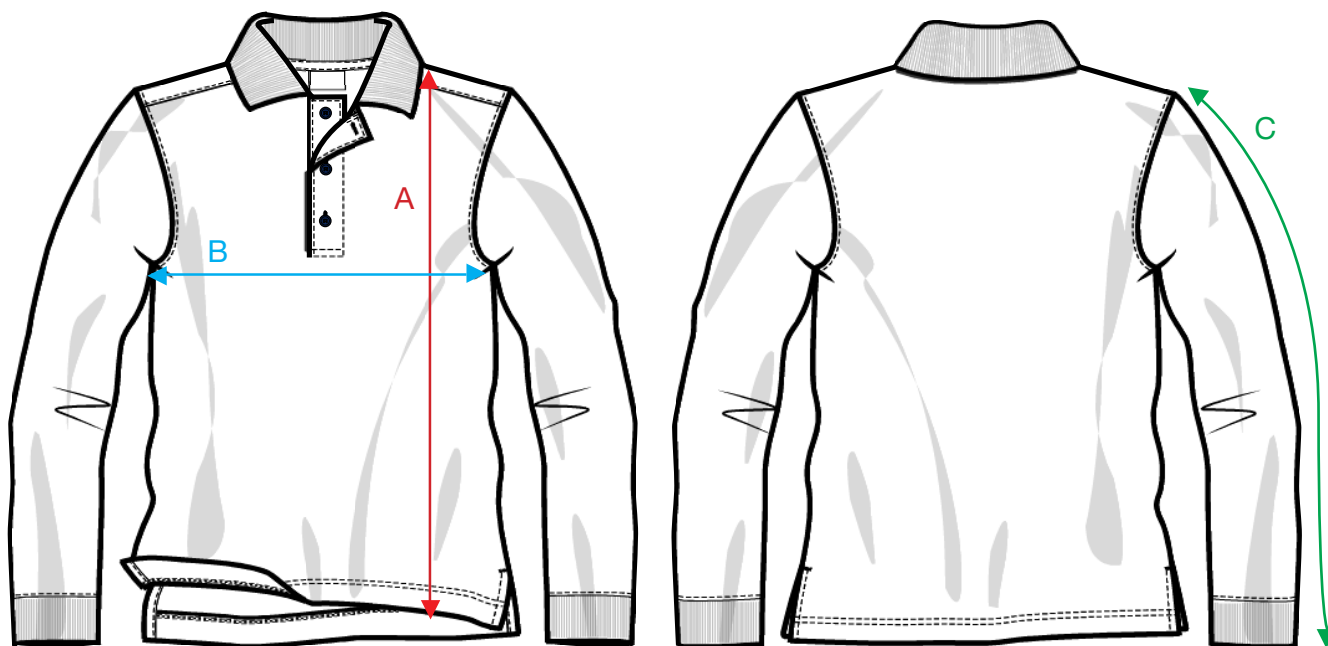

MEASUREMENT SHEET/SIZE SPEC

028247 CLASSIC MARION L/S

FRONT

BACK

MEASUREMENT IN CM	XS/34	S/36	M/38	L/40	XL/42	XXL/44
A - BODYLENGTH FRONT HPS	60	62	64	66	69	72
B - 1/2 CHEST	42	45	48	52	56	61
C - SLEEVELENGTH	62	63	64	65	66	67

Sizing chart is in centimeters and sizing is subject to a market accepted tolerance. No rights may be derived from this sizing chart.