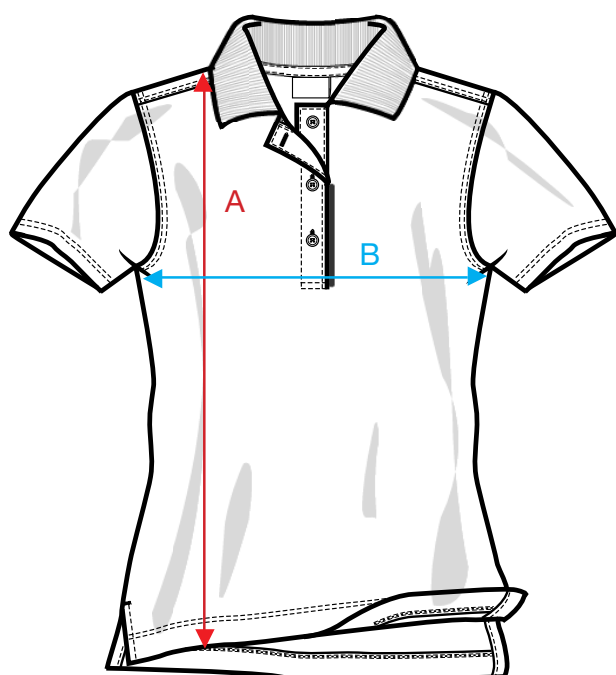

### MEASUREMENT SHEET/SIZE SPEC

028246 CLASSIC MARION S/S

FRONT

BACK

MEASUREMENT IN CM	XS/34	S/36	M/38	L/40	XL/42	XXL/44
A - BODYLENGTH FRONT HPS	60	62	64	66	69	72
B - 1/2 CHEST	42	45	48	52	56	61
C - SLEEVELENGTH	16	17	18	19	20	21

Sizing chart is in centimeters and sizing is subject to a market accepted tolerance. No rights may be derived from this sizing chart.