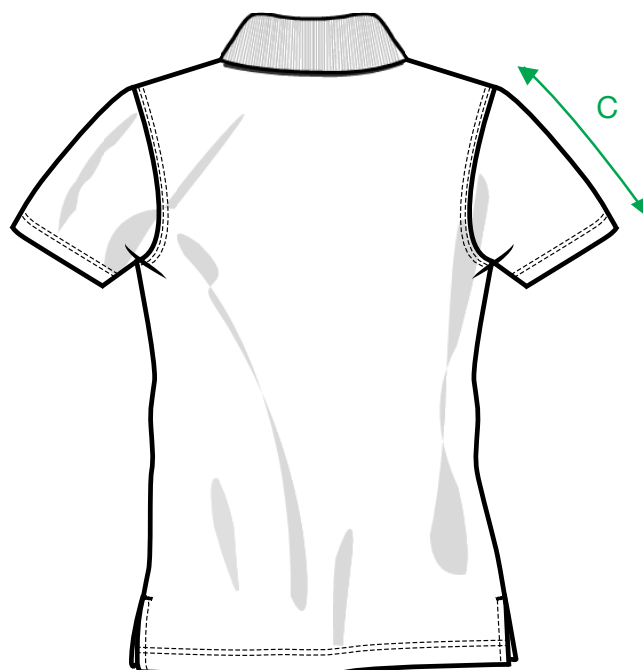

### MEASUREMENT SHEET/SIZE SPEC

028246 CLASSIC MARION S/S

FRONT

BACK

MEASUREMENT IN CM	XS/34	S/36	M/38	L/40	XL/42	XXL/44
A - BODYLENGTH FRONT HPS	60	62	64	66	69	72
B - 1/2 CHEST	42	45	48	52	56	61
C - SLEEVELENGTH	16	17	18	19	20	21

Sizing chart is in centimeters and sizing is subject to a market accepted tolerance. No rights may be derived from this sizing chart.