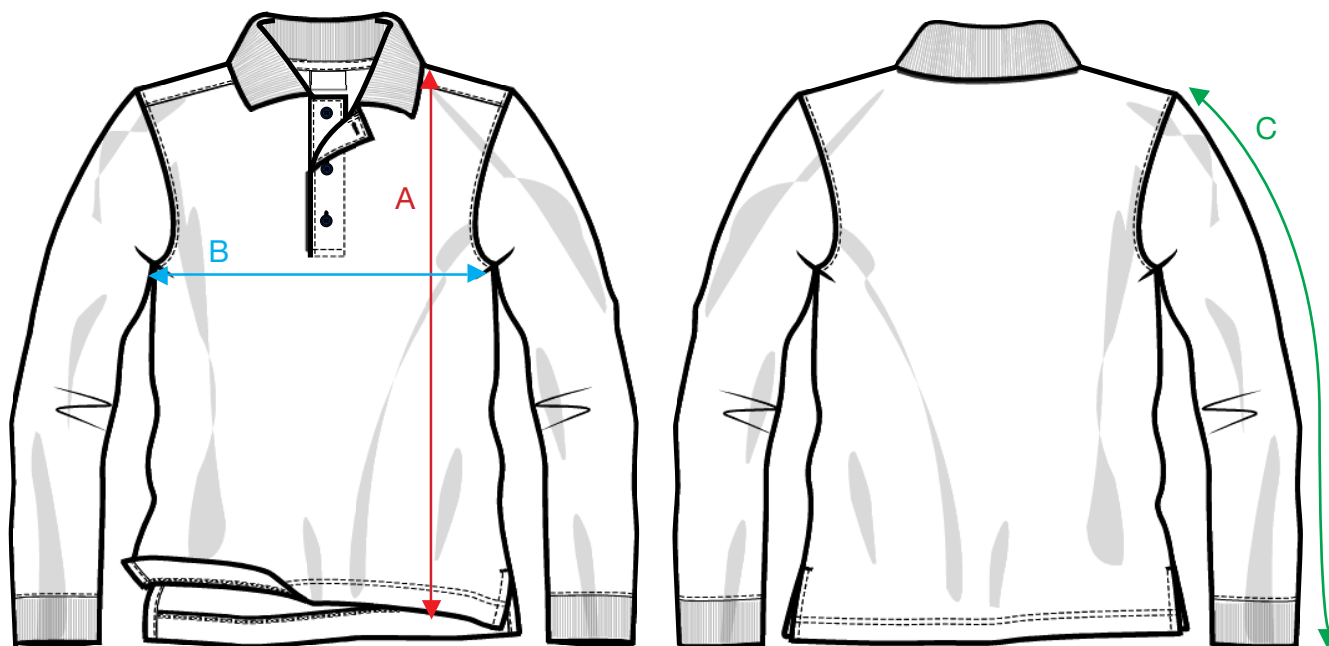

MEASUREMENT SHEET/SIZE SPEC

028245 CLASSIC LINCOLN L/S

FRONT

BACK

MEASUREMENT IN CM	XS	S	M	L	XL	XXL	3XL	4XL	5XL
A - BODYLENGTH FRONT HPS	65	68	71	74	78	82	86	90	95
B - 1/2 CHEST	46	50	54	58	63	68	73	78	83
C - SLEEVELENGTH	61	62,5	64	65,5	67,5	69,5	71,5	73,5	75,5

Sizing chart is in centimeters and sizing is subject to a market accepted tolerance. No rights may be derived from this sizing chart.