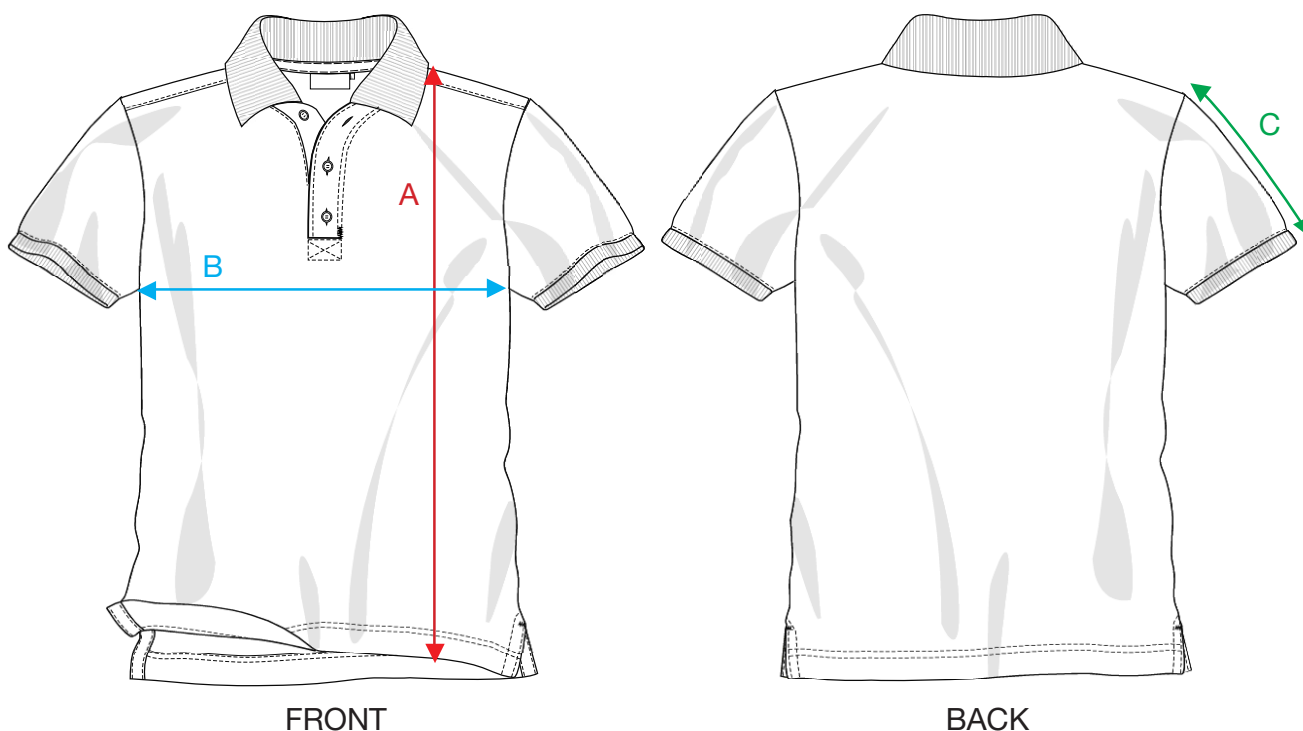

MEASUREMENT SHEET/SIZE SPEC

028244 CLASSIC LINCOLN S/S

MEASUREMENT IN CM	XS	S	M	L	XL	XXL	3XL	4XL	5XL
A - BODYLENGTH FRONT HPS	65	68	71	74	78	82	86	90	95
B - 1/2 CHEST	46	50	54	58	63	68	73	78	83
C - SLEEVELENGTH	19	20	21	22	23	24	25	26	27

Sizing chart is in centimeters and sizing is subject to a market accepted tolerance. No rights may be derived from this sizing chart.