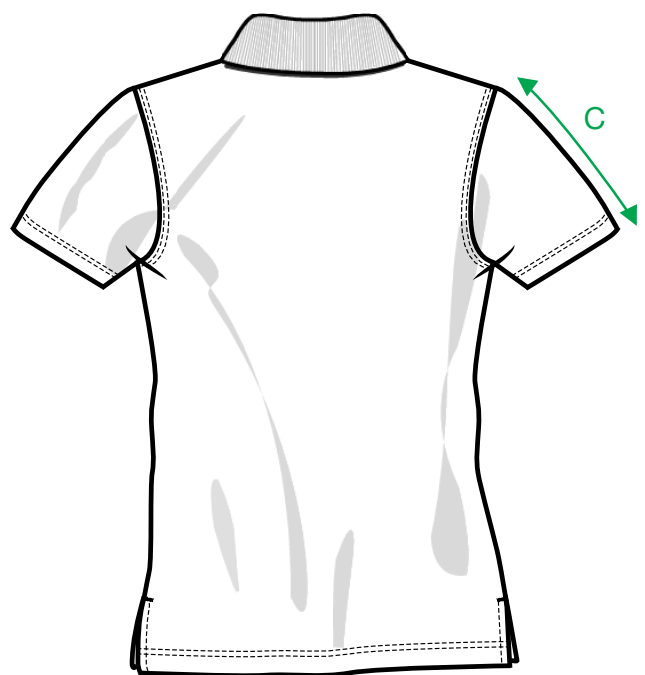

MEASUREMENT SHEET/SIZE SPEC

028243 SEATTLE LADIES

FRONT

BACK

MEASUREMENT IN CM	S/36	M/38	L/40	XL/42
A - BODYLENGTH FRONT HPS	63	65	67	70
B - 1/2 CHEST	45	48	52	57
C - SLEEVELENGTH	16	17	18	19

Sizing chart is in centimeters and sizing is subject to a market accepted tolerance. No rights may be derived from this sizing chart.