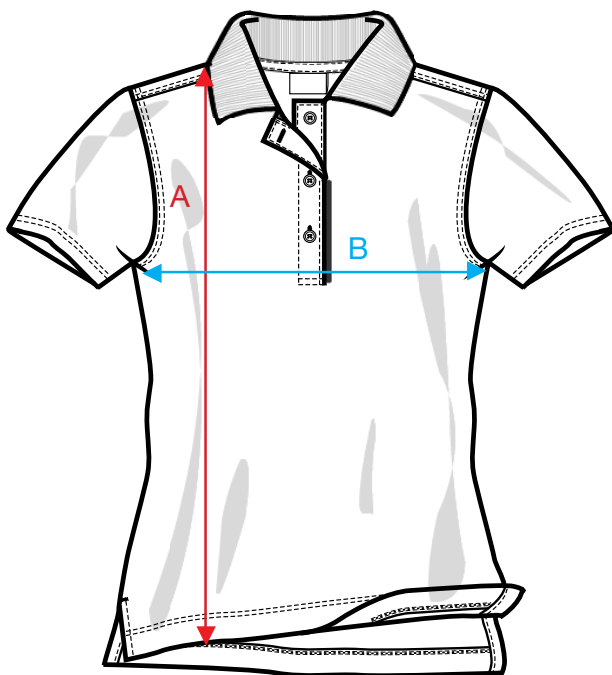

MEASUREMENT SHEET/SIZE SPEC

028243 SEATTLE LADIES

FRONT

BACK

MEASUREMENT IN CM	S/36	M/38	L/40	XL/42
A - BODYLENGTH FRONT HPS	63	65	67	70
B - 1/2 CHEST	45	48	52	57
C - SLEEVELENGTH	16	17	18	19

Sizing chart is in centimeters and sizing is subject to a market accepted tolerance. No rights may be derived from this sizing chart.