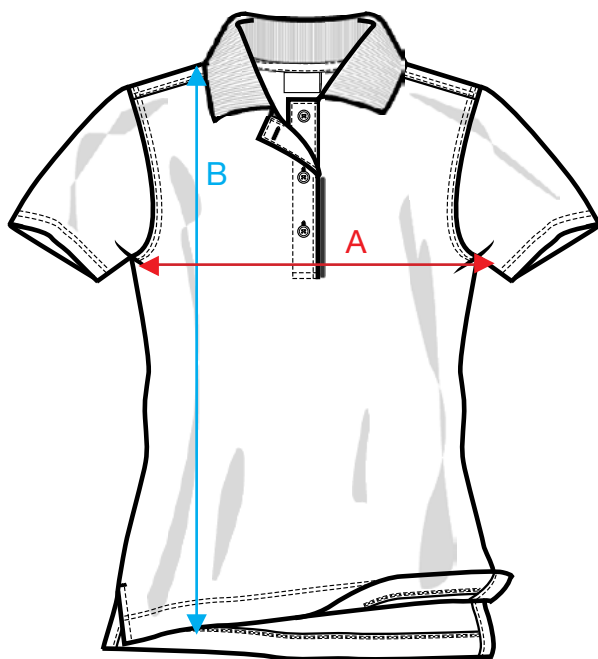

MEASUREMENT SHEET/SIZE SPEC

028241 STRETCH PREMIUM POLO LADIES

FRONT

BACK

MEASUREMENT IN CM	S/36	M/38	L/40	XL/42	XXL/44
A - 1/2 CHEST	42	45	49	53	58
B - BODYLENGTH FRONT HPS	64	66	68	71	74
C - SLEEVELENGTH	16	17	18	19	20

Sizing chart is in centimeters and sizing is subject to a market accepted tolerance. No rights may be derived from this sizing chart.