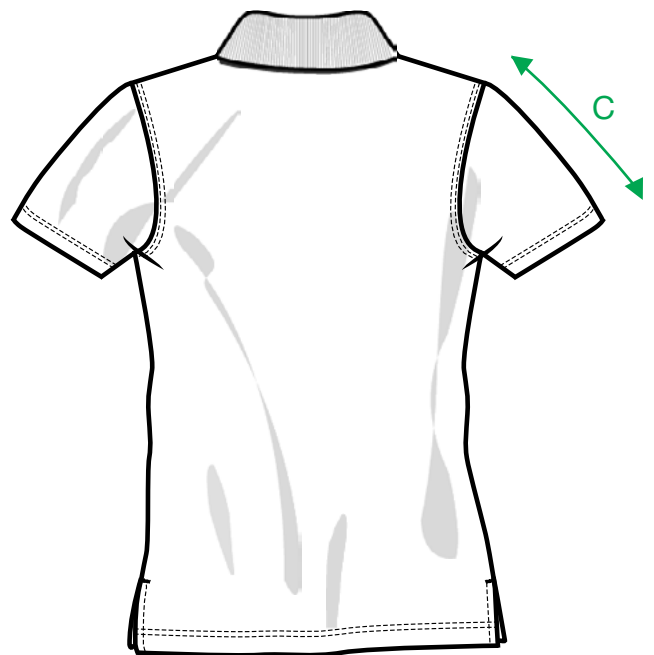

MEASUREMENT SHEET/SIZE SPEC

028241 STRETCH PREMIUM POLO LADIES

FRONT

BACK

MEASUREMENT IN CM	S/36	M/38	L/40	XL/42	XXL/44
A - 1/2 CHEST	42	45	49	53	58
B - BODYLENGTH FRONT HPS	64	66	68	71	74
C - SLEEVELENGTH	16	17	18	19	20

Sizing chart is in centimeters and sizing is subject to a market accepted tolerance. No rights may be derived from this sizing chart.