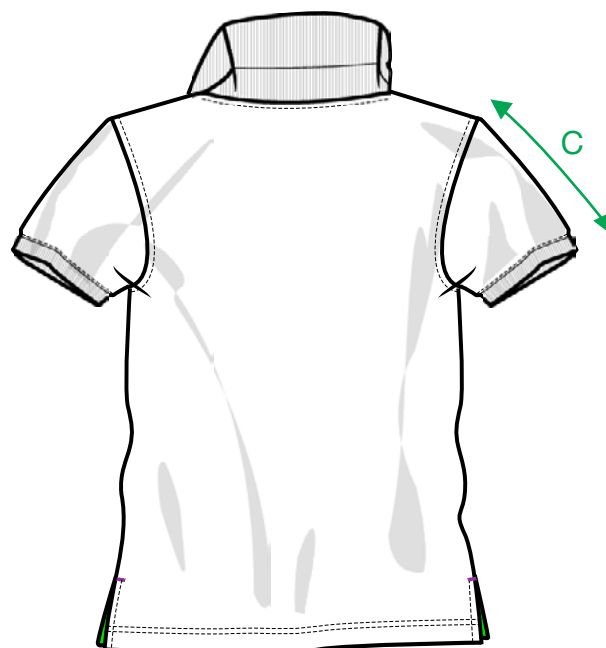

## MEASUREMENT SHEET/SIZE SPEC

028240 STRETCH PREMIUM POLO

FRONT

BACK

MEASUREMENT IN CM	XS	S	M	L	XL	XXL	3XL	4XL
A - 1/2 CHEST	45	48	51	54	60	66	72	78
B - BODYLENGTH FRONT HPS	65	70	73	76	79	82	85	88
C - SLEEVELENGTH	19	20	21	22	23	24	25	26

Sizing chart is in centimeters and sizing is subject to a market accepted tolerance. No rights may be derived from this sizing chart.