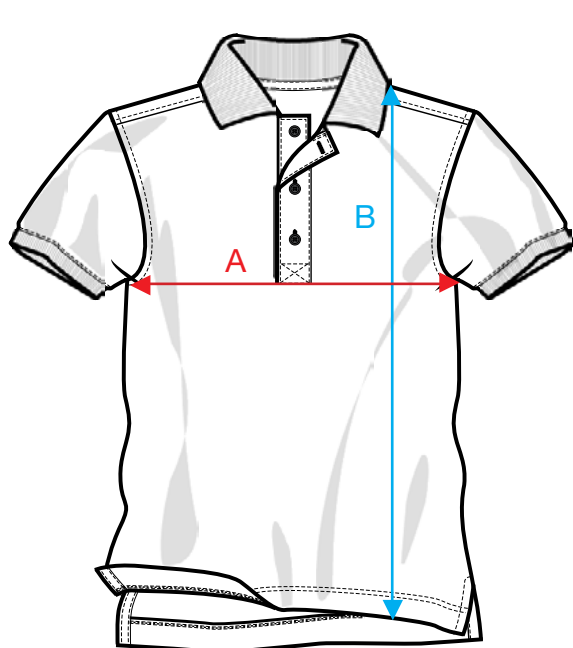

## MEASUREMENT SHEET/SIZE SPEC

028240 STRETCH PREMIUM POLO

FRONT

BACK

MEASUREMENT IN CM	XS	S	M	L	XL	XXL	3XL	4XL
A - 1/2 CHEST	45	48	51	54	60	66	72	78
B - BODYLENGTH FRONT HPS	65	70	73	76	79	82	85	88
C - SLEEVELENGTH	19	20	21	22	23	24	25	26

Sizing chart is in centimeters and sizing is subject to a market accepted tolerance. No rights may be derived from this sizing chart.