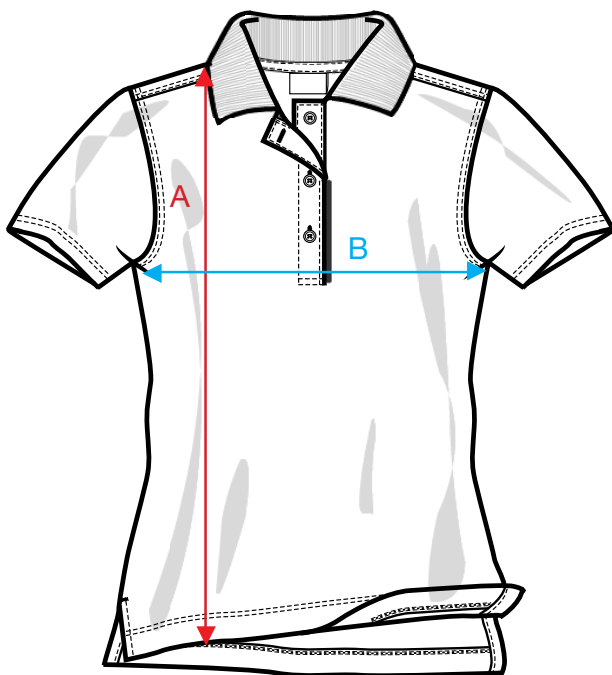

MEASUREMENT SHEET/SIZE SPEC

028239 NEWTON LADIES

FRONT

BACK

MEASUREMENT IN CM	S/36	M/38	L/40	XL/42
A - BODYLENGTH FRONT HPS	63	65	67	70
B - 1/2 CHEST	45	48	52	57
C - SLEEVELENGTH	16	17	18	19

Sizing chart is in centimeters and sizing is subject to a market accepted tolerance. No rights may be derived from this sizing chart.