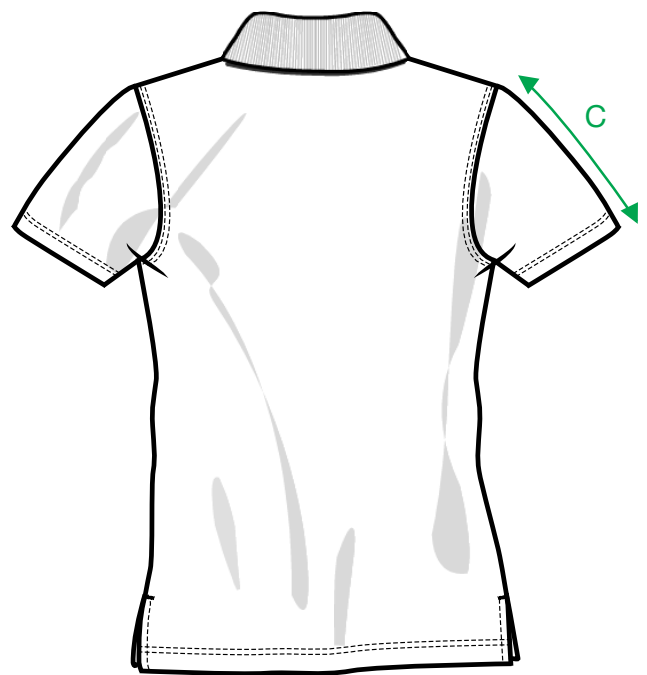

MEASUREMENT SHEET/SIZE SPEC

028239 NEWTON LADIES

FRONT

BACK

MEASUREMENT IN CM	S/36	M/38	L/40	XL/42
A - BODYLENGTH FRONT HPS	63	65	67	70
B - 1/2 CHEST	45	48	52	57
C - SLEEVELENGTH	16	17	18	19

Sizing chart is in centimeters and sizing is subject to a market accepted tolerance. No rights may be derived from this sizing chart.