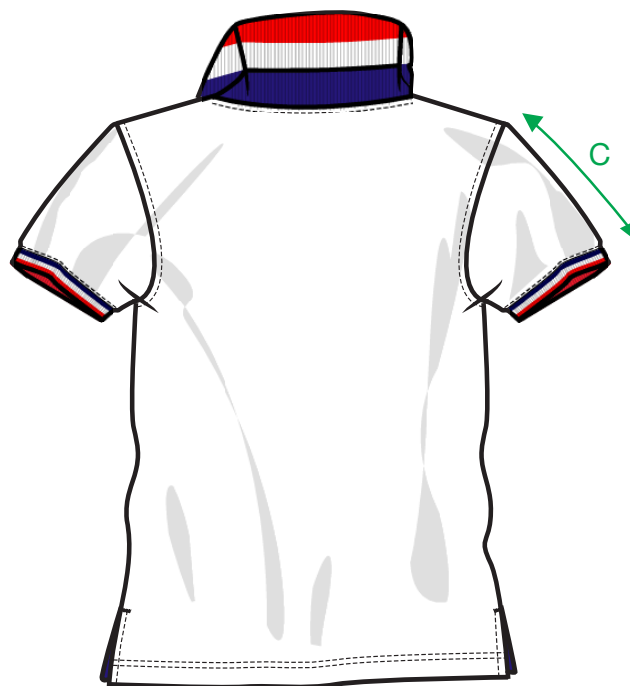

## MEASUREMENT SHEET/SIZE SPEC

028237 NEWTON

FRONT

BACK

MEASUREMENT IN CM	XS	S	M	L	XL	XXL	3XL
A - BODYLENGTH FRONT HPS	68	70	72	74	77	80	83
B - 1/2 CHEST	45	48	51	54	58	62	66
C - SLEEVELENGTH	17	18	19	20	21	22	23