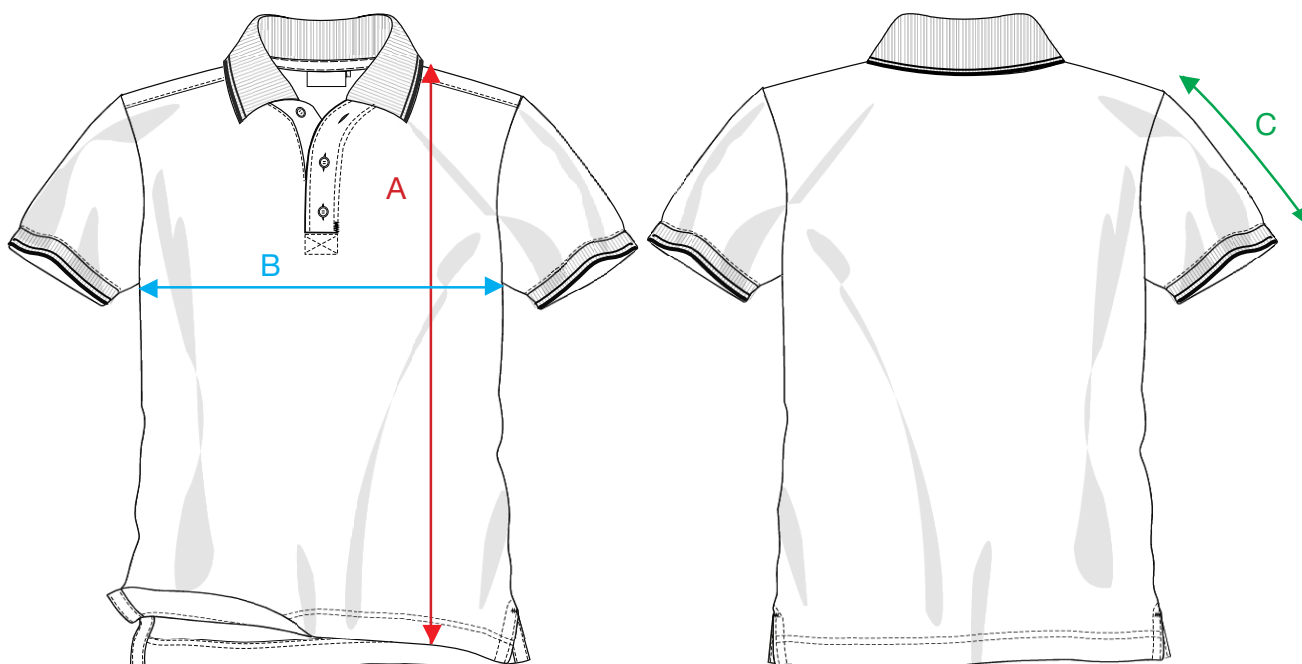

NewWave

TEXTILES

A NEW WAVE GROUP COMPANY

MEASUREMENT SHEET/SIZE SPEC

028219 AMARILLO

FRONT

BACK

MEASUREMENT IN CM	XS	S	M	L	XL	XXL
A - BODYLENGTH FRONT HPS	66	68	70	72	74	76
B - 1/2 CHEST	47	50	53	56	60	64
C - SLEEVE LENGTH	19	20	21	22	23	24

Sizing chart is in centimeters and sizing is subject to a market accepted tolerance. No rights may be derived from this sizing chart.