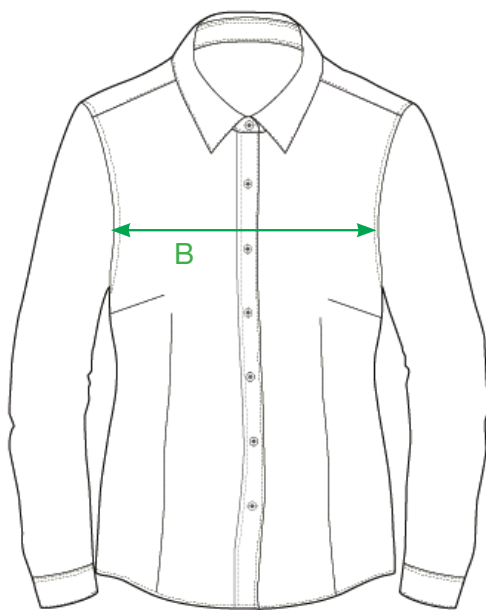

## MEASUREMENT SHEET/SIZE SPEC

027961 STRETCH SHIRT LS LADY

FRONT

BACK

| MEASUREMENT IN CM    | XS   | S  | M    | L  | XL   | XXL |
|----------------------|------|----|------|----|------|-----|
| A - BODYLENGTH CB    | 64,5 | 66 | 67,5 | 69 | 70,5 | 72  |
| B - 1/2 CHEST WIDTH  | 43   | 46 | 49   | 52 | 57   | 62  |
| C - SLEEVELENGTH     | 60   | 61 | 62   | 63 | 64   | 65  |
| D - 1/2 BOTTOM WIDTH | 45   | 48 | 51   | 54 | 59   | 64  |

Sizing chart is in centimeters and sizing is subject to a market accepted tolerance. No rights may be derived from this sizing chart.