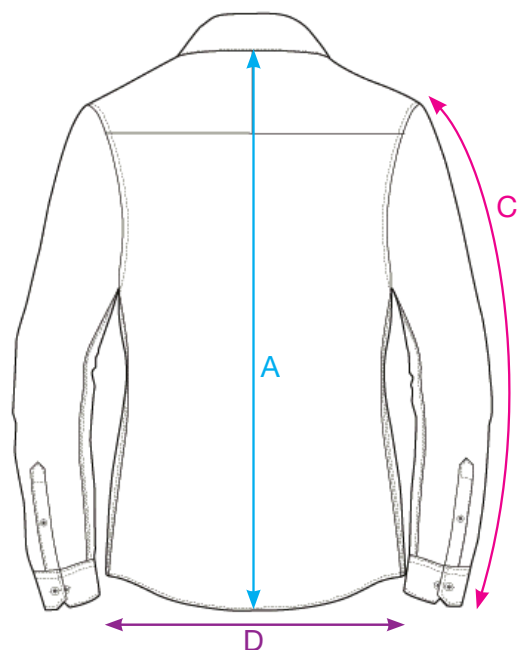

## MEASUREMENT SHEET/SIZE SPEC

027961 STRETCH SHIRT LS LADY

FRONT

BACK

| MEASUREMENT IN CM    | XS   | S  | M    | L  | XL   | XXL |
|----------------------|------|----|------|----|------|-----|
| A - BODYLENGTH CB    | 64,5 | 66 | 67,5 | 69 | 70,5 | 72  |
| B - 1/2 CHEST WIDTH  | 43   | 46 | 49   | 52 | 57   | 62  |
| C - SLEEVELENGTH     | 60   | 61 | 62   | 63 | 64   | 65  |
| D - 1/2 BOTTOM WIDTH | 45   | 48 | 51   | 54 | 59   | 64  |

Sizing chart is in centimeters and sizing is subject to a market accepted tolerance. No rights may be derived from this sizing chart.