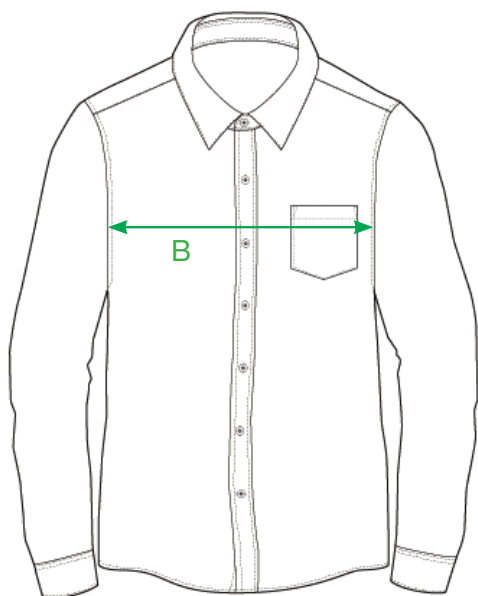

## MEASUREMENT SHEET/SIZE SPEC

### 027960 STRETCH SHIRT LS

FRONT

BACK

MEASUREMENT IN CM	XS	S	M	L	XL	XXL	3XL	4XL
A - BODYLENGTH CB	77,5	79	80,5	82	83,5	84	86	88
B - 1/2 CHEST WIDTH	50	53	56	59	62	65	69	73
C - SLEEVELENGTH	66	67	68	69	70	70	70	70
D - 1/2 BOTTOM WIDTH	50	53	56	59	62	65	69	73

Sizing chart is in centimeters and sizing is subject to a market accepted tolerance. No rights may be derived from this sizing chart.