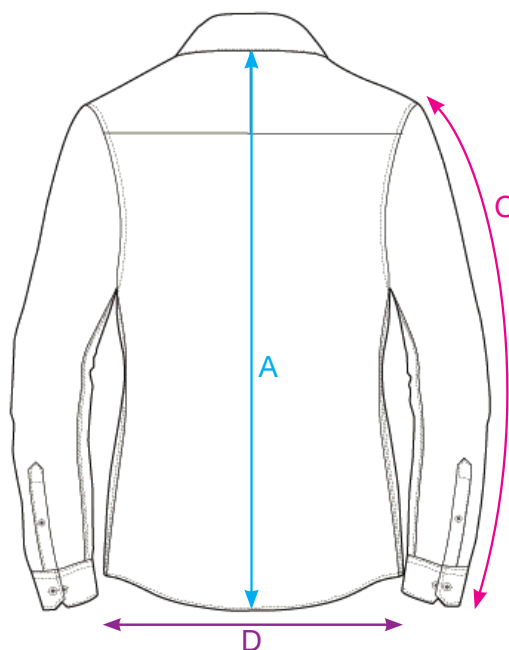

## MEASUREMENT SHEET/SIZE SPEC

### 027960 STRETCH SHIRT LS

FRONT

BACK

MEASUREMENT IN CM	XS	S	M	L	XL	XXL	3XL	4XL
A - BODYLENGTH CB	77,5	79	80,5	82	83,5	84	86	88
B - 1/2 CHEST WIDTH	50	53	56	59	62	65	69	73
C - SLEEVELENGTH	66	67	68	69	70	70	70	70
D - 1/2 BOTTOM WIDTH	50	53	56	59	62	65	69	73

Sizing chart is in centimeters and sizing is subject to a market accepted tolerance. No rights may be derived from this sizing chart.