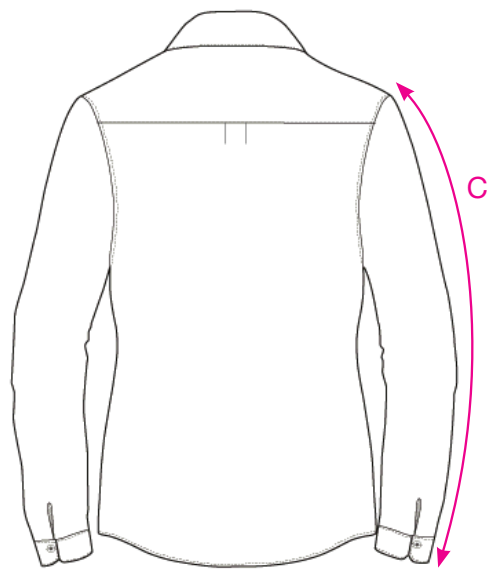

MEASUREMENT SHEET/SIZE SPEC

027347 LIBBY LADY

FRONT

BACK

MEASUREMENT IN CM	XS	S	M	L	XL	XXL
A - BODYLENGTH HPS	62	64	66	68	70,5	73
B - 1/2 CHEST WIDTH	45	48	51	54	59	64
C - SLEEVELENGTH	60	61	62	63	64	65
D - 1/2 BOTTOM WIDTH	47	50	53	56	61	66

Sizing chart is in centimeters and sizing is subject to a market accepted tolerance. No rights may be derived from this sizing chart.