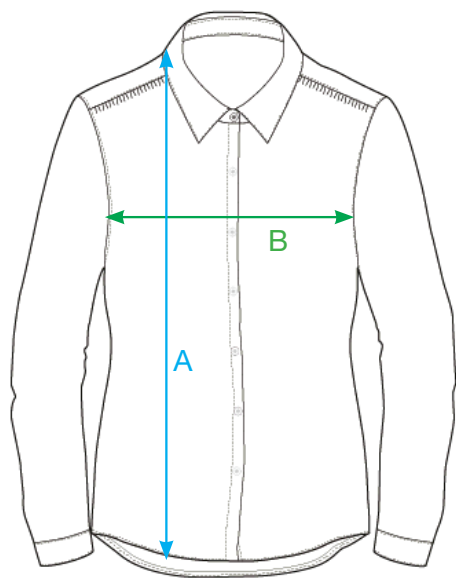

MEASUREMENT SHEET/SIZE SPEC

027347 LIBBY LADY

FRONT

BACK

MEASUREMENT IN CM	XS	S	M	L	XL	XXL
A - BODYLENGTH HPS	62	64	66	68	70,5	73
B - 1/2 CHEST WIDTH	45	48	51	54	59	64
C - SLEEVELENGTH	60	61	62	63	64	65
D - 1/2 BOTTOM WIDTH	47	50	53	56	61	66

Sizing chart is in centimeters and sizing is subject to a market accepted tolerance. No rights may be derived from this sizing chart.