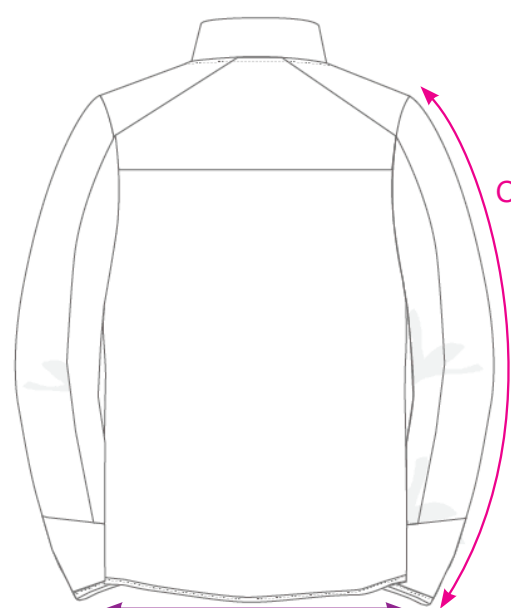

MEASUREMENT SHEET/SIZE SPEC

023947 HAINES LADY

FRONT

BACK

MEASUREMENT IN CM	XS	S	M	L	XL	XXL
A - BODYLENGTH HPS	62,5	64,5	66,5	68,5	70,5	73,5
B - 1/2 CHEST WIDTH	45	47	50	54	58	63
C - SLEEVELENGTH	77,7	80	82	83,5	85	87
D - 1/2 BOTTOM WIDTH RELAXED	43	45	46	50	54	59

Sizing chart is in centimeters and sizing is subject to a market accepted tolerance. No rights may be derived from this sizing chart.