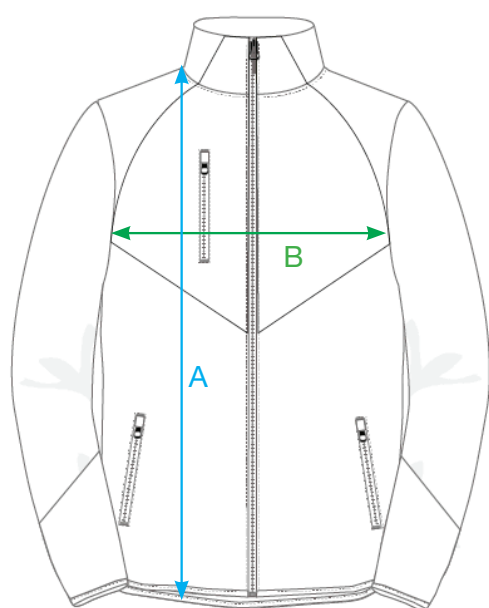

MEASUREMENT SHEET/SIZE SPEC

023947 HAINES LADY

FRONT

BACK

MEASUREMENT IN CM	XS	S	M	L	XL	XXL
A - BODYLENGTH HPS	62,5	64,5	66,5	68,5	70,5	73,5
B - 1/2 CHEST WIDTH	45	47	50	54	58	63
C - SLEEVELENGTH	77,7	80	82	83,5	85	87
D - 1/2 BOTTOM WIDTH RELAXED	43	45	46	50	54	59

Sizing chart is in centimeters and sizing is subject to a market accepted tolerance. No rights may be derived from this sizing chart.