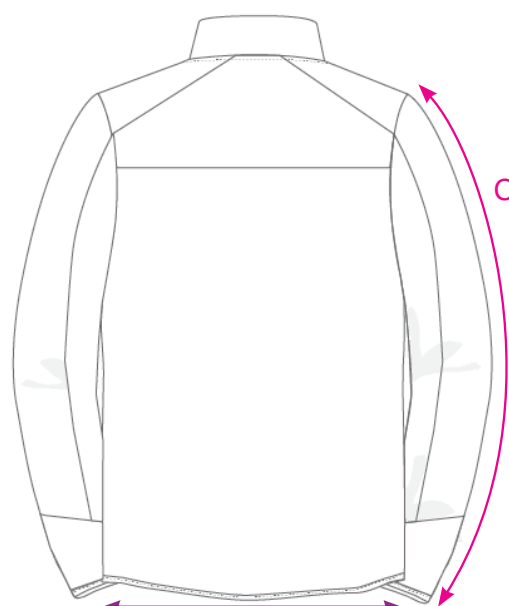

MEASUREMENT SHEET/SIZE SPEC

023946 HAINES

FRONT

BACK

MEASUREMENT IN CM	XS	S	M	L	XL	XXL	3XL
A - BODYLENGTH HPS	64	67	70	73	76	78	80
B - 1/2 CHEST WIDTH	47	50	53	57	62	67	73
C - SLEEVELENGTH	82,5	85	87,5	91	92,5	95	96,5
D - 1/2 BOTTOM WIDTH RELAXED	41	44	47	51	56	61	67

Sizing chart is in centimeters and sizing is subject to a market accepted tolerance. No rights may be derived from this sizing chart.