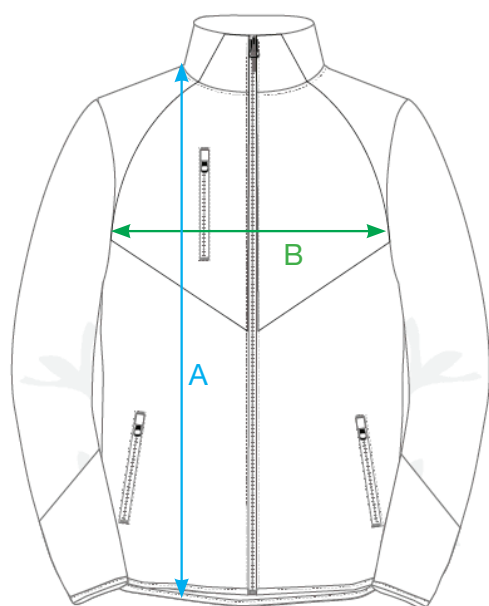

MEASUREMENT SHEET/SIZE SPEC

023946 HAINES

FRONT

BACK

MEASUREMENT IN CM	XS	S	M	L	XL	XXL	3XL
A - BODYLENGTH HPS	64	67	70	73	76	78	80
B - 1/2 CHEST WIDTH	47	50	53	57	62	67	73
C - SLEEVELENGTH	82,5	85	87,5	91	92,5	95	96,5
D - 1/2 BOTTOM WIDTH RELAXED	41	44	47	51	56	61	67

Sizing chart is in centimeters and sizing is subject to a market accepted tolerance. No rights may be derived from this sizing chart.