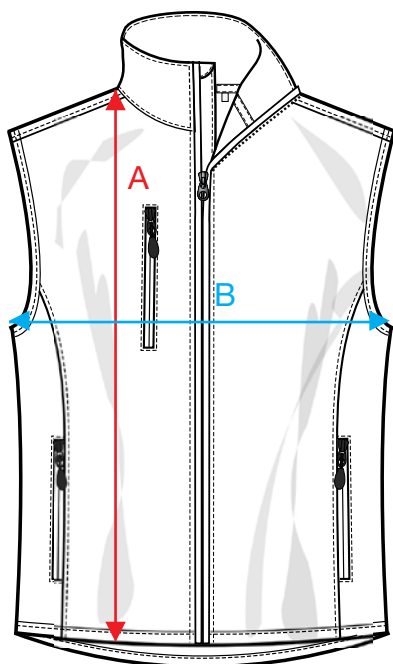

NewWave

TEXTILES

A NEW WAVE GROUP COMPANY

MEASUREMENT SHEET/SIZE SPEC

023902 BASIC POLAR FLEECE VEST

FRONT

BACK

MEASUREMENT IN CM	XS	S	M	L	XL	XXL	3XL	4XL
A - BODYLENGTH	67	70	73	75	77	79	82	85
B - 1/2 CHEST WIDTH	46	50	54	58	62	66	70	74
C - 1/2 SHOULDER WIDTH	40	43	46	49	52	55	59	63

Sizing chart is in centimeters and sizing is subject to a market accepted tolerance. No rights may be derived from this sizing chart.