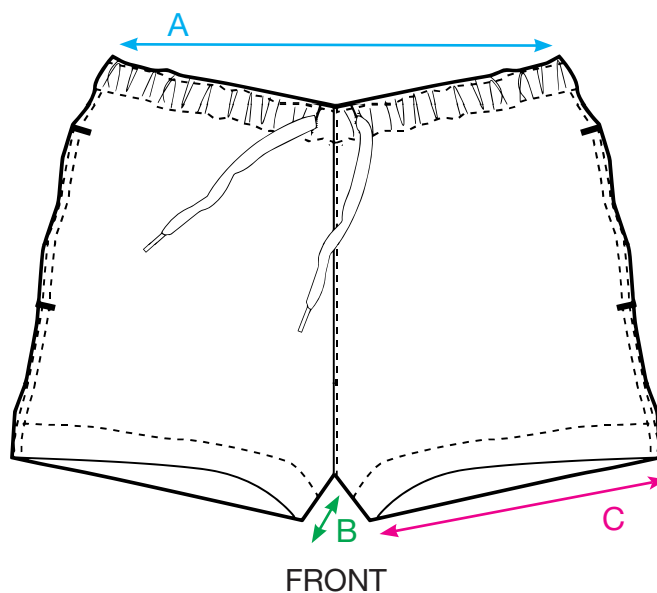

NewWave

TEXTILES

A NEW WAVE GROUP COMPANY

MEASUREMENT SHEET/SIZE SPEC

022064 VENICE

MEASUREMENT IN CM	XS	S	M	L	XL	XXL	3XL
A - WAIST RELAXED	37	39	41	43	46	49	53
B - INSEAM LENGTH	9	9,5	10	11	12,5	14	15,5
C - BOTTOM WIDTH	32	33	34	35	36,5	38	40,5

Sizing chart is in centimeters and sizing is subject to a market accepted tolerance. No rights may be derived from this sizing chart.