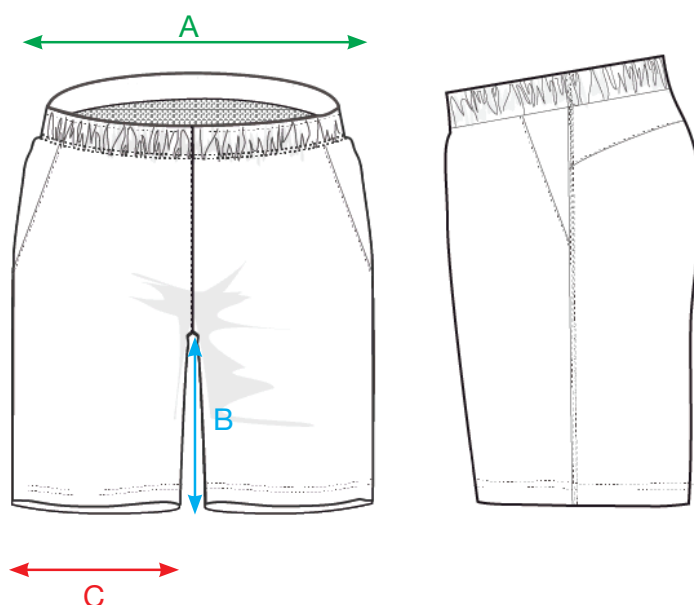

## MEASUREMENT SHEET/SIZE SPEC

### 022053 BASIC ACTIVE SHORTS

FRONT

SIDE

MEASUREMENT IN CM	XS	S	M	L	XL	XXL	3XL	4XL
A - 1/2 WAIST RELAXED	31,5	34,5	37,5	40,5	43,5	47,5	51,5	55,5
B - LEG INSEAM	16,9	17,6	18,3	19	19,7	20,4	21,1	21,8
C - 1/2 BOTTOM LEG	28,5	30	31,5	33	34,5	36,5	38,5	40,5

Sizing chart is in centimeters and sizing is subject to a market accepted tolerance. No rights may be derived from this sizing chart.