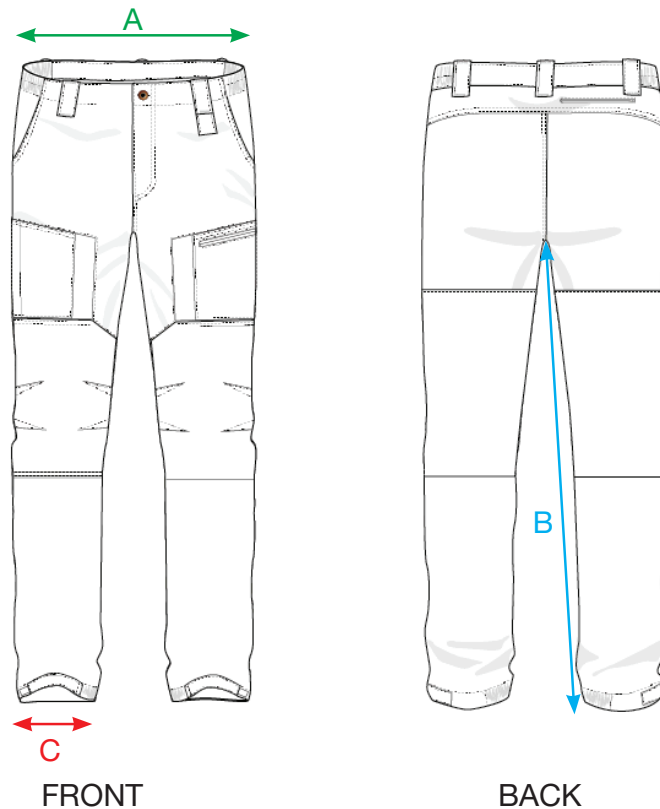

MEASUREMENT SHEET/SIZE SPEC

022047 KENAI LADY

MEASUREMENT IN CM	XS	S	M	L	XL	XXL
A - 1/2 WAIST RELAXED	31,5	34	37	40	44	48
B - LEG INSEAM	75	77	79	81	81	81
C - 1/2 BOTTOM LEG	17,5	18	18,5	19	19,5	20

Sizing chart is in centimeters and sizing is subject to a market accepted tolerance. No rights may be derived from this sizing chart.