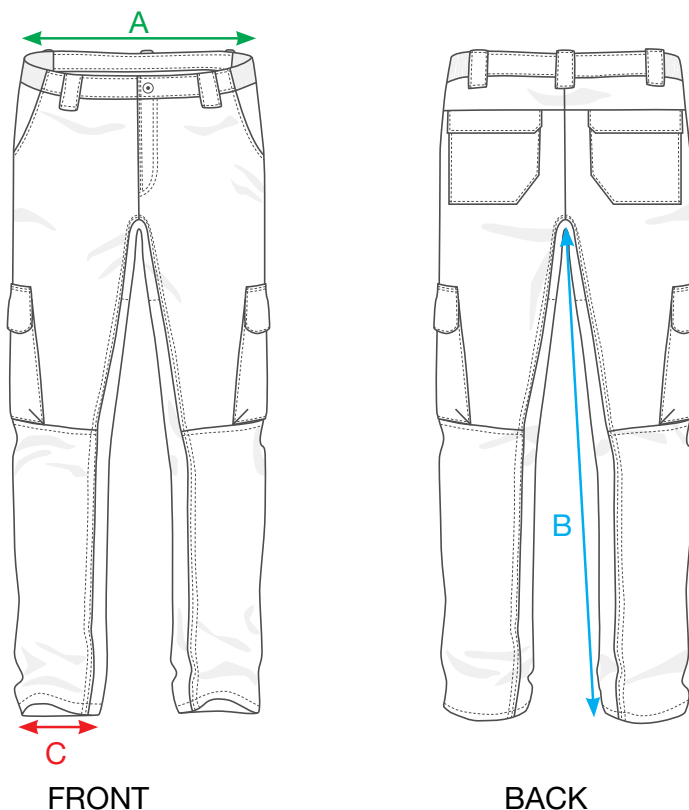

MEASUREMENT SHEET/SIZE SPEC

022045 CARGO POCKET STRETCH

MEASUREMENT IN CM	XS	S	M	L	XL	XXL	3XL	4XL	5XL
A - 1/2 WAIST RELAXED	36	38	40	42	44,5	47,5	51	55	60
B - LEG INSEAM	81	82,5	85	86,5	88	89,5	89,5	89,5	89,5
C - 1/2 BOTTOM LEG	17,5	18	18,5	19	19,5	20	20,5	21	21,5

Sizing chart is in centimeters and sizing is subject to a market accepted tolerance. No rights may be derived from this sizing chart.