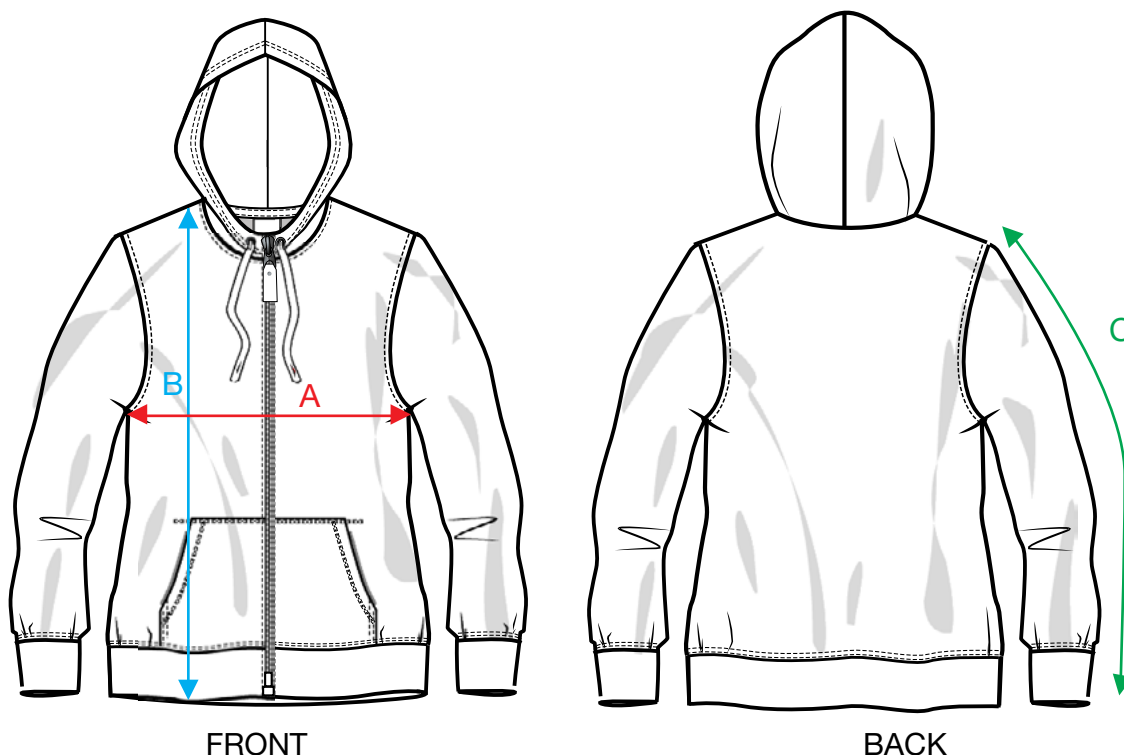

## MEASUREMENT SHEET/SIZE SPEC

### 021065 OTTAWA HOOD FULL ZIP LADIES

MEASUREMENT IN CM	XS/34	S/36	M/38	L/40	XL/42	XXL/44	3XL/46
A - 1/2 CHEST	45	48	51	55	59	63	67
B - BODYLENGTH FRONT HPS	61	63	65	67	69	71	73
C - SLEEVELENGTH INCL CUFF	58,5	60	61,5	61,5	62,5	62,5	63,5

Sizing chart is in centimeters and sizing is subject to a market accepted tolerance. No rights may be derived from this sizing chart.