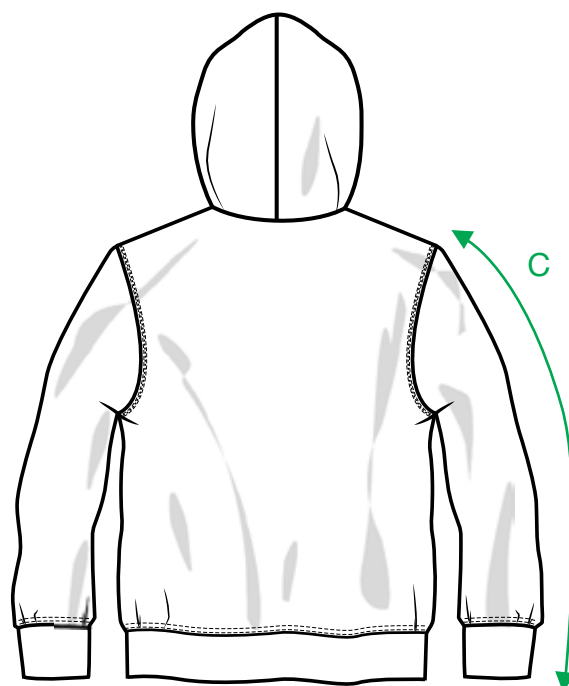

MEASUREMENT SHEET/SIZE SPEC

021063 OAKDALE LADIES

FRONT

BACK

MEASUREMENT IN CM	XS/34	S/36	M/38	L/40	XL/42	XXL/44	3XL/46
A - 1/2 CHEST WIDTH	45	48	51	55	59	63	67
B - BODYLENGTH FRONT HPS	61	63	65	68	71	75	79
C - SLEEVELENGTH	60,5	62	63,5	63,5	64,5	64,5	65,5

Sizing chart is in centimeters and sizing is subject to a market accepted tolerance. No rights may be derived from this sizing chart.