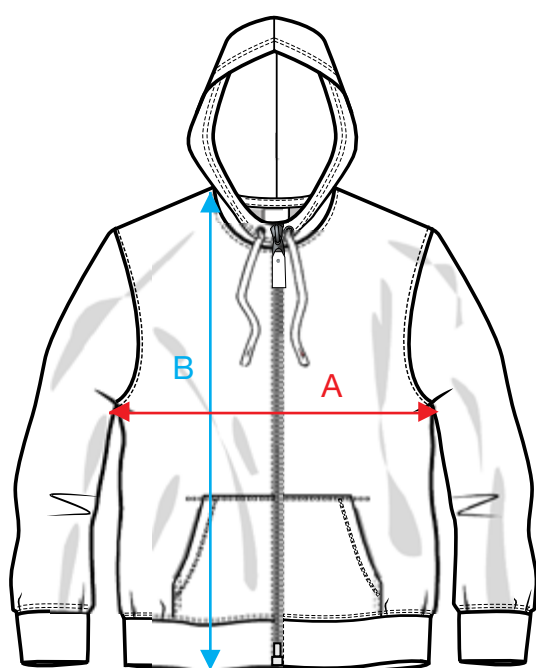

MEASUREMENT SHEET/SIZE SPEC

021063 OAKDALE LADIES

FRONT

BACK

MEASUREMENT IN CM	XS/34	S/36	M/38	L/40	XL/42	XXL/44	3XL/46
A - 1/2 CHEST WIDTH	45	48	51	55	59	63	67
B - BODYLENGTH FRONT HPS	61	63	65	68	71	75	79
C - SLEEVELENGTH	60,5	62	63,5	63,5	64,5	64,5	65,5

Sizing chart is in centimeters and sizing is subject to a market accepted tolerance. No rights may be derived from this sizing chart.